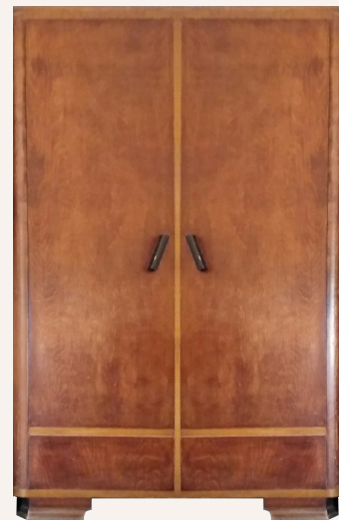

Night stand
Particleboard
Beech Veneer 46x30xH50cm

Finish

Night stand years 80s

Night Stand

Night stand
Particleboard
Beech Veneer 46x30xH50cm

Finish

Night Stand

Night stand
Solid wood and Particleboard
Beech Veneer
46x30xH50cm

Finish

Wardrobe

Wardrobe
Oak solid wood
120x57xH181cm

Solid Oak Wood Wardrobe year 60s

Solid Oak Wood Wardrobe year 60s

Comodine

Solid wood ottoman hamper

Living room