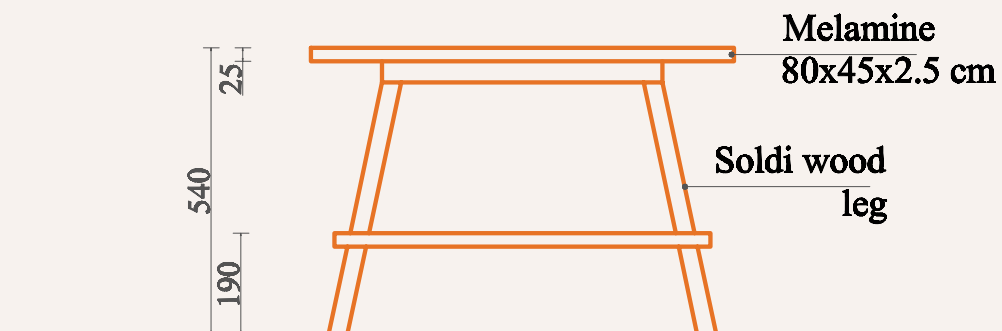

Finish

Dining set

Dining Interior

Table

Coffee Table Bunk 1
80x45xH54cm

Finish

Coffee table Bunk 1

Table