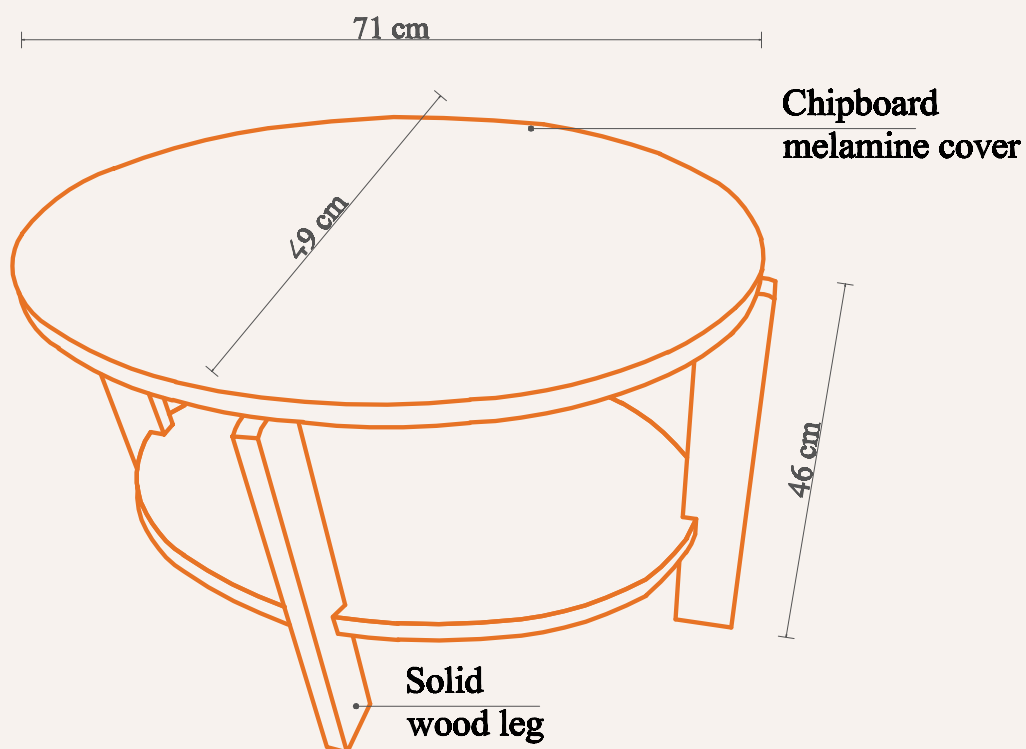

Finish

Dining set

Dining Interior

Table

Coffee Table Bunk 1
80x45xH54cm

Finish

Coffee table Bunk 1

Table

Coffee Table
Carved solid wood leg
120x60xH45cm

Finish

Coffee table

Table

Coffee Table Bunk 2
49x71xH46

Finish

Coffee table

Coffee table years 65s

Table

Coffee Table Telo
dia60xH60cm

Finish

Coffee table 60

Coffe table years 65s

Table

Corner Table
dia40x40XH60cm

Finish