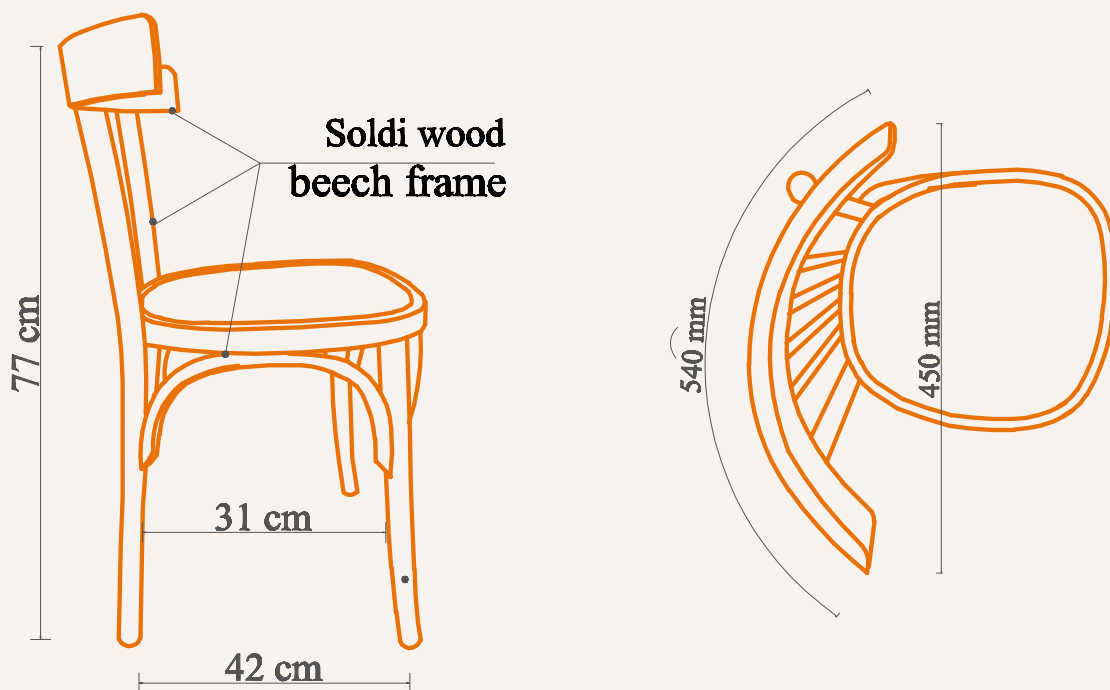

Chair

Chair Figol Beech wood
32x38xH77cm

Finish

Finish

Beech solid wood year 80s

Structures Curvet chair Beech solid wood late 70s

Parts of the chair :
 1 frame solid beech wood , 2 seater beech mdf
 3 techniques: screwing finger join

Chair

Chair Telo 2 Beech solid
wood 41x41xH 91 cm

Finish

Beech solid wood years 65 s

Beech solid wood chair:

Straight plain elements:

1 frame solid beech wood,

2 seat beech MDF

Stool Bunk 2
Beech solid wood

Pattern

Stool

Stool Telol
Beech solid wood
Size : 32x32xH28.5cm

Pattern

Living room set

Dining room Set
2 armchair, a double seat
sofa, and a stool same wood
color finish , same fabric
pattern

Pattern

Table

Table 800 (All)
81.5x52xH77.5c m

Finish

Table 120 years 70s

(finishing: white painting)

Table frame joins details

Table