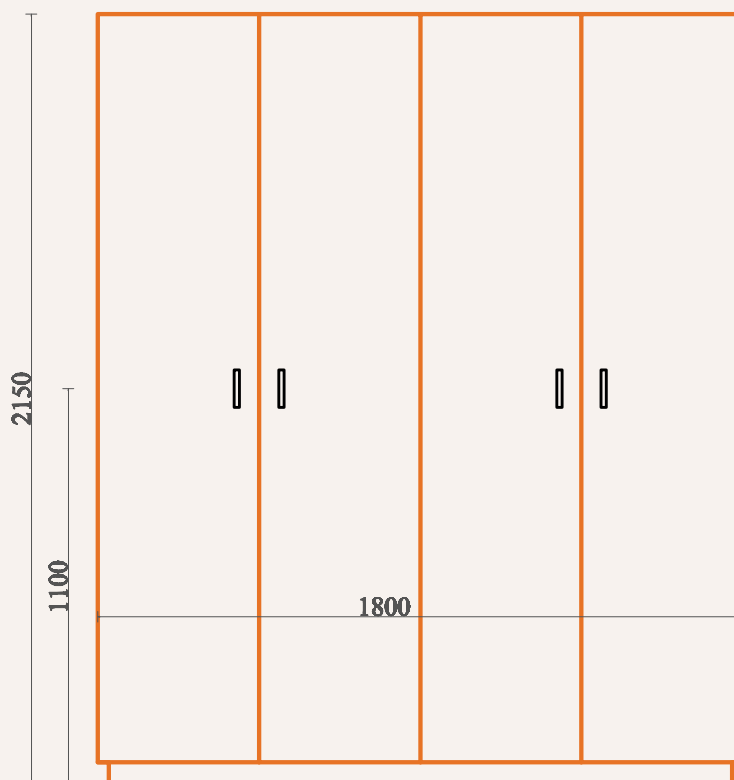

Wardrobe 4 doors year 80s