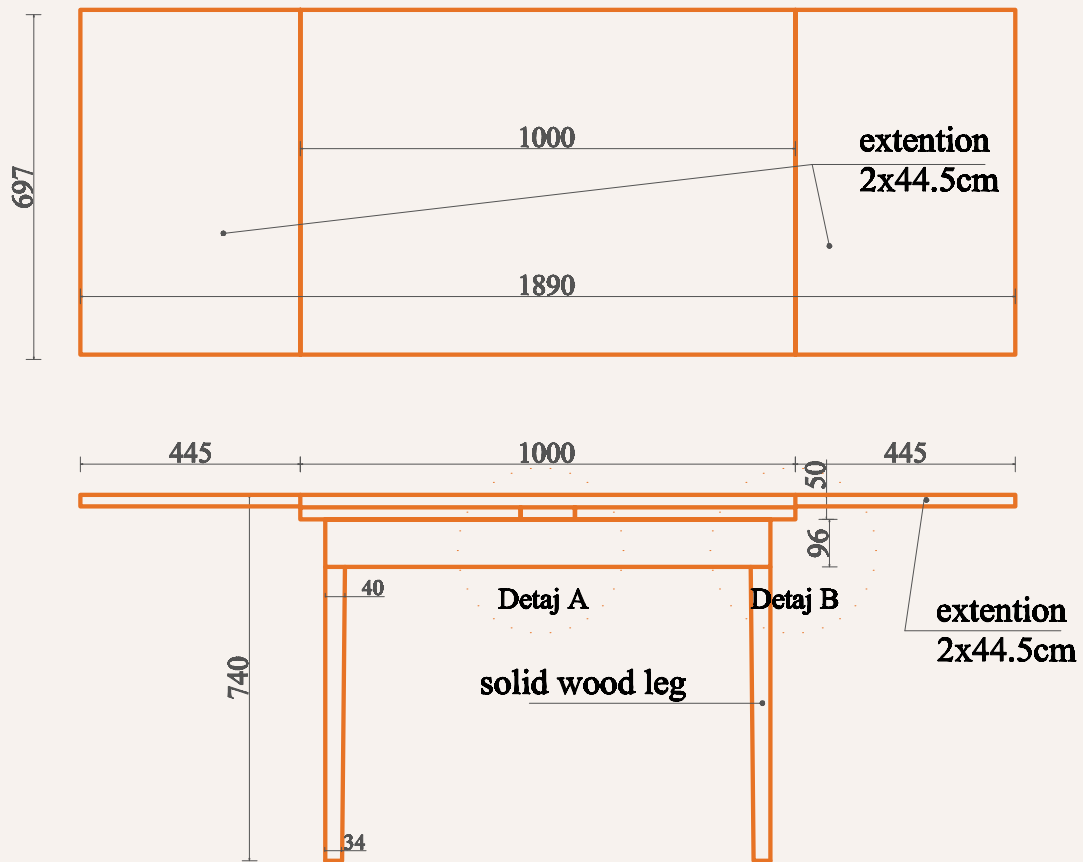

Table 1900 years 70s

(finishing: walnut, oak)