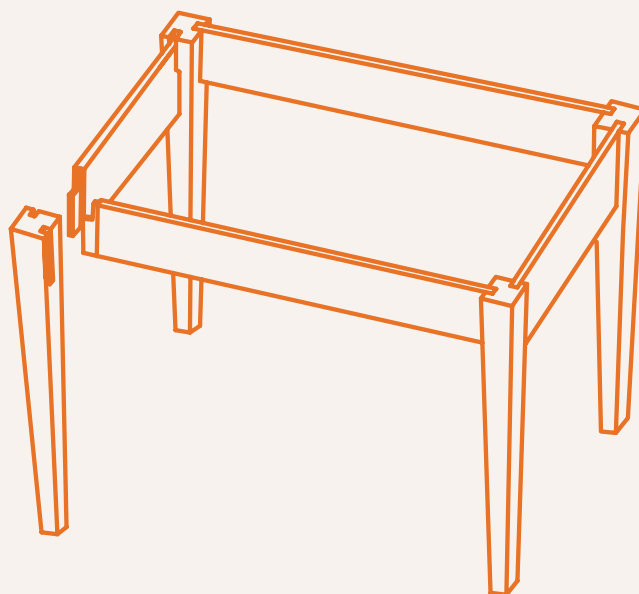

Stool Bunk 2
Beech solid wood

Pattern

Stool

Stool Telol
Beech solid wood
Size : 32x32xH28.5cm

Pattern

Living room set

Dining room Set
2 armchair, a double seat
sofa, and a stool same wood
color finish , same fabric
pattern

Pattern

Table

Table 800 (All)
81.5x52xH77.5c m

Finish

Table 120 years 70s

(finishing: white painting)

Table frame joins details

Table