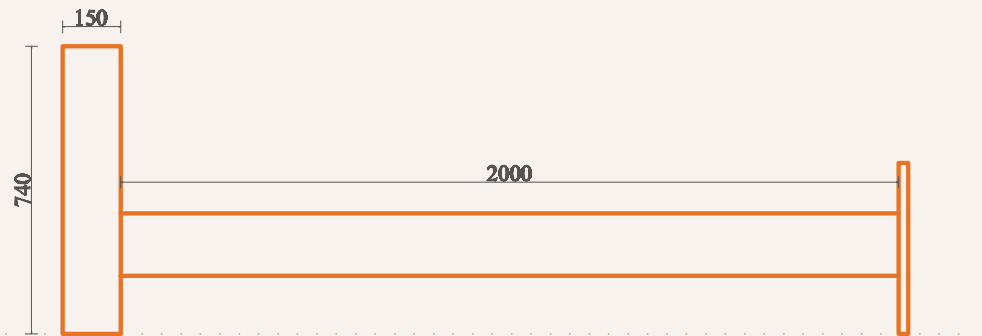

Finish

Bed Frame front part w/night stands years 80s

Bed Frame 160x180cm years 80s

Chest with mirror years 80s

Bedroom set

Wall unit Beech finish
90x33xH213cmx2

Finish

Night Stand