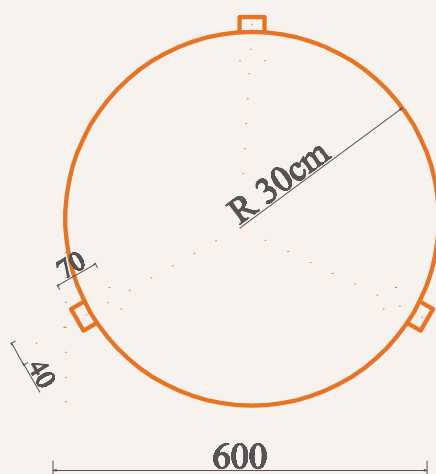

Pattern

Table

Table 800 (All)
81.5x52xH77.5c m

Finish

Table 120 years 70s

(finishing: white painting)

Table frame joins details

Table

Table

Coffee Table Telo
dia60xH60cm

Finish

Coffee table 60

Coffe table years 65s

Table

Corner Table
dia40x40XH60cm

Finish