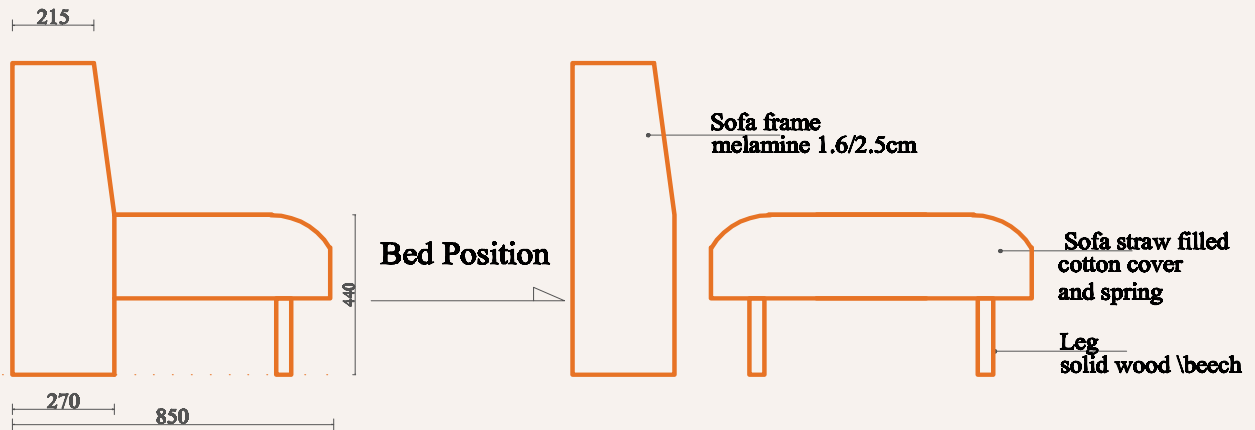

Pattern

Pattern

Pattern

Sofa Bed years 75s called Straw sofa

Sofa Position

Bed Position

Sofa

Foam Sofa Bed
77x210xH75cm

Stool Bunk 2
Beech solid wood

Pattern

Stool

Stool Telol
Beech solid wood
Size : 32x32xH28.5cm

Pattern

Living room set

Dining room Set
2 armchair, a double seat
sofa, and a stool same wood
color finish , same fabric
pattern