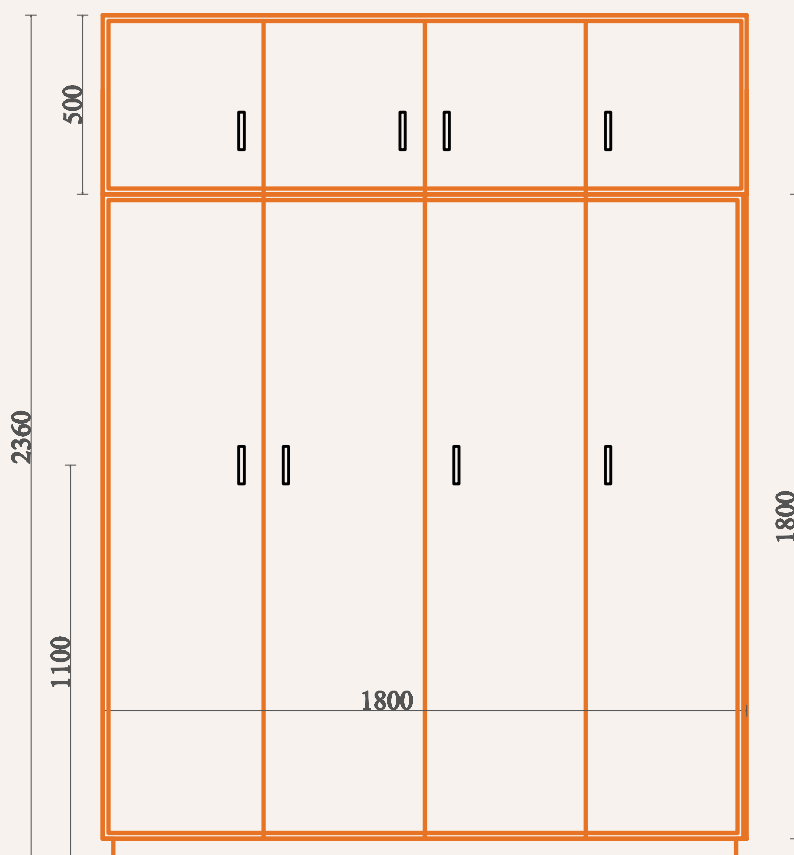

Wardrobe 4 doors w/extension year 80s