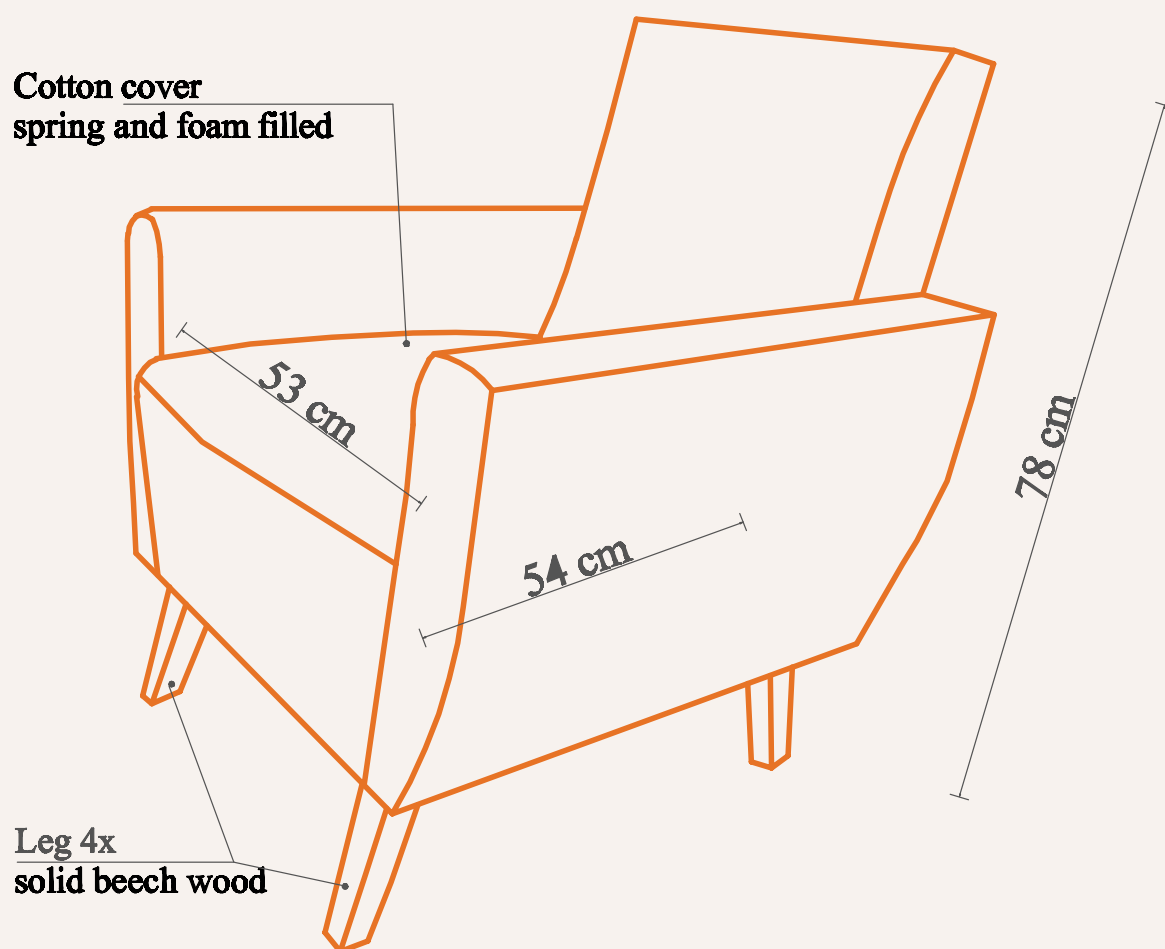

Chair

Chair Telo 2 Beech solid
wood 41x41xH 91 cm

Finish

Beech solid wood years 65 s

Beech solid wood chair:

Straight plain elements:

1 frame solid beech wood,

2 seat beech MDF

3 techniques: screwing finger join

Chair

Chair Flora Beech solid wood
dia 42xH78cm

Pattern

Chair: Silk Screening Beech solid wood

Parts of the chair :

1 frame solid beech wood ,

2 seater beech mdf

3 techniques: screwing finger join

Armchair

Armchair Bunk 1
inner 54x54xH78cm

Pattern

Armchair years 80s

Armchair

Armchair Bunk2 Solid Beech
wood 57x56xH77cm

Pattern

Stool Bunk 2
Beech solid wood

Pattern

Stool

Stool Telol
Beech solid wood
Size : 32x32xH28.5cm

Pattern

Living room set

Dining room Set
2 armchair, a double seat
sofa, and a stool same wood
color finish , same fabric
pattern