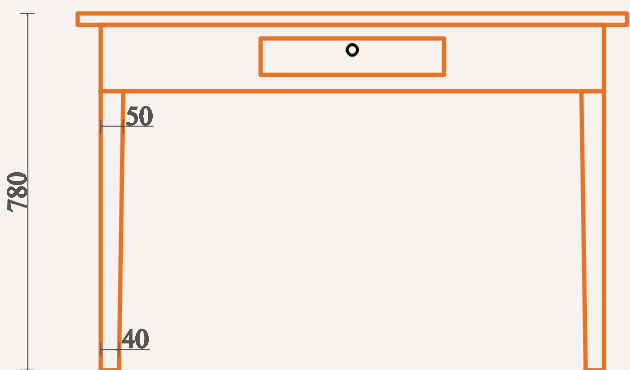

Stool Bunk 2
Beech solid wood

Pattern

Stool

Stool Telol
Beech solid wood
Size : 32x32xH28.5cm

Pattern

Living room set

Dining room Set
2 armchair, a double seat
sofa, and a stool same wood
color finish , same fabric
pattern

Pattern

Table

Table 800 (All)
81.5x52xH77.5c m

Finish

Table 120 years 70s

(finishing: white painting)

Table frame joins details

Table