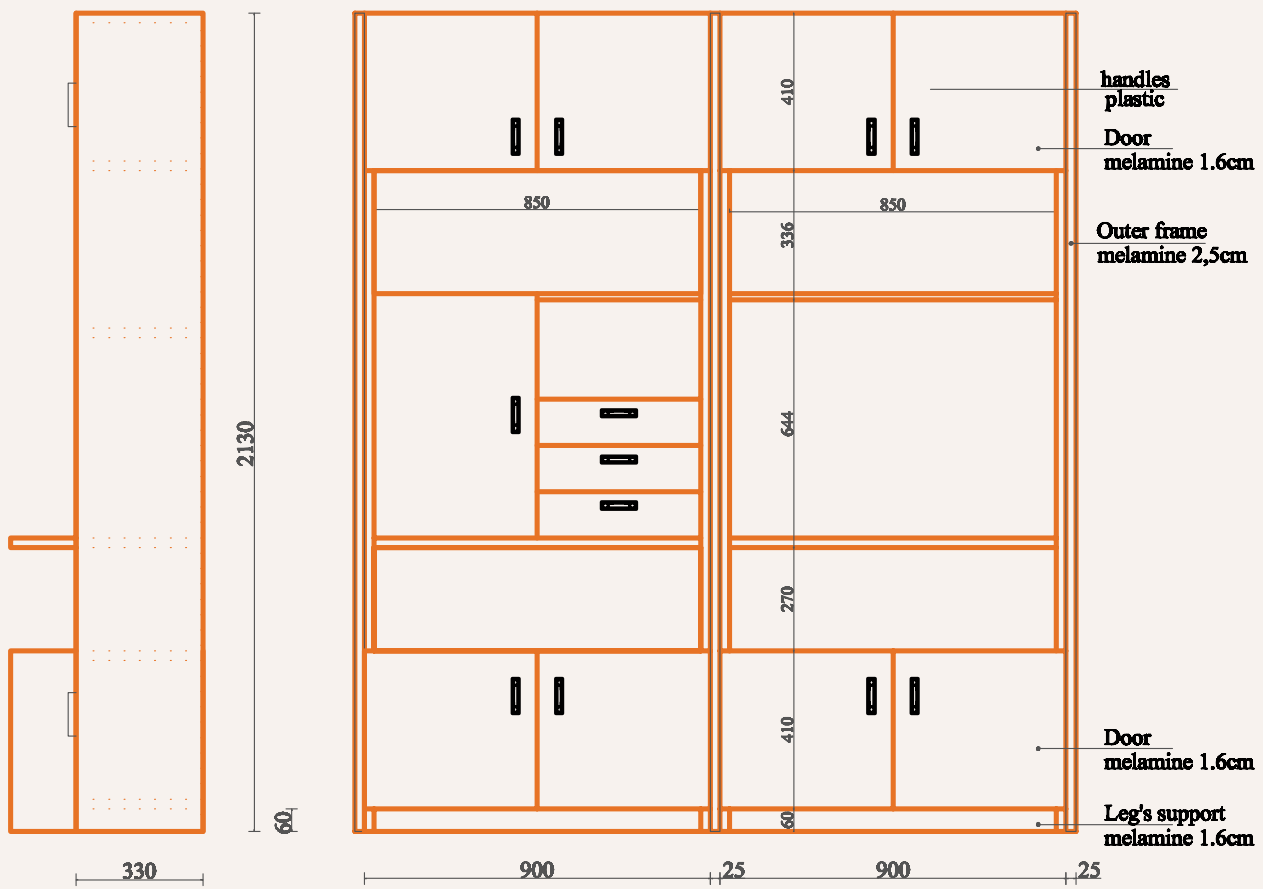

Wall unit

Wall unit Beech finish
90x33xH213cmx2

Finish

Wall units years 80s

Wall unit

Wall Unit beech color
90x33xH213cm

Finish

Wall units years 80s

Wall unit

Wall Unit
Glass sliding doors
130x33(45)xH150cm

Finish

Wall Unit years late 70s

TV Unit

Tv Unit Beech Finish
80x34.5xH76cm

Finish

Tv Unit year 80s