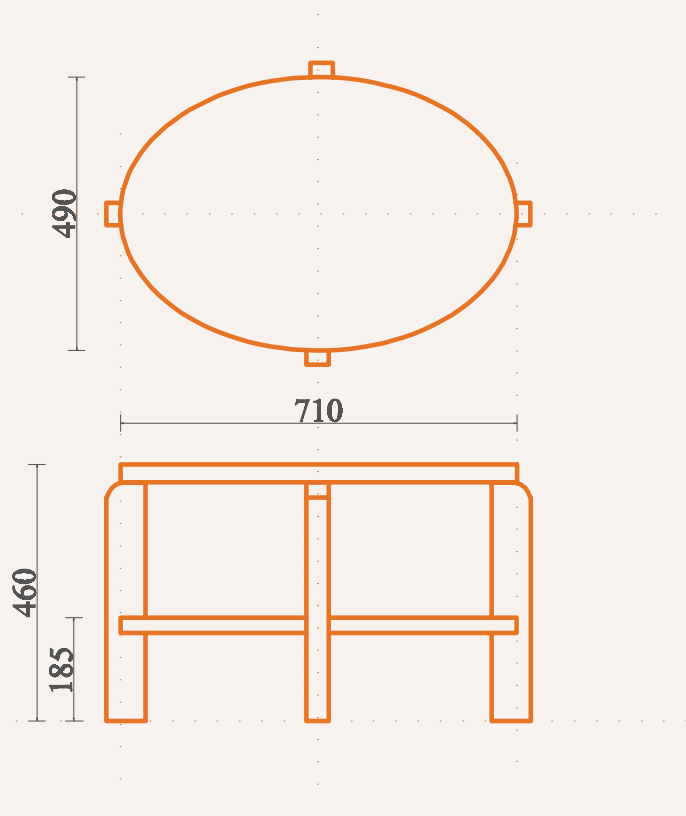

Pattern

Table

Table 800 (All)
81.5x52xH77.5c m

Finish

Table 120 years 70s

(finishing: white painting)

Table frame joins details

Table

Finish

Dining set

Dining Interior

Table

Coffee Table Bunk 1
80x45xH54cm

Finish

Coffee table Bunk 1

Table

Coffee Table
Carved solid wood leg
120x60xH45cm

Finish

Coffee table

Table

Coffee Table Bunk 2
49x71xH46

Finish

Coffee table

Coffee table years 65s

Table

Coffee Table Telo
dia60xH60cm

Finish

Coffee table 60

Coffe table years 65s

Table

Corner Table
dia40x40XH60cm

Finish