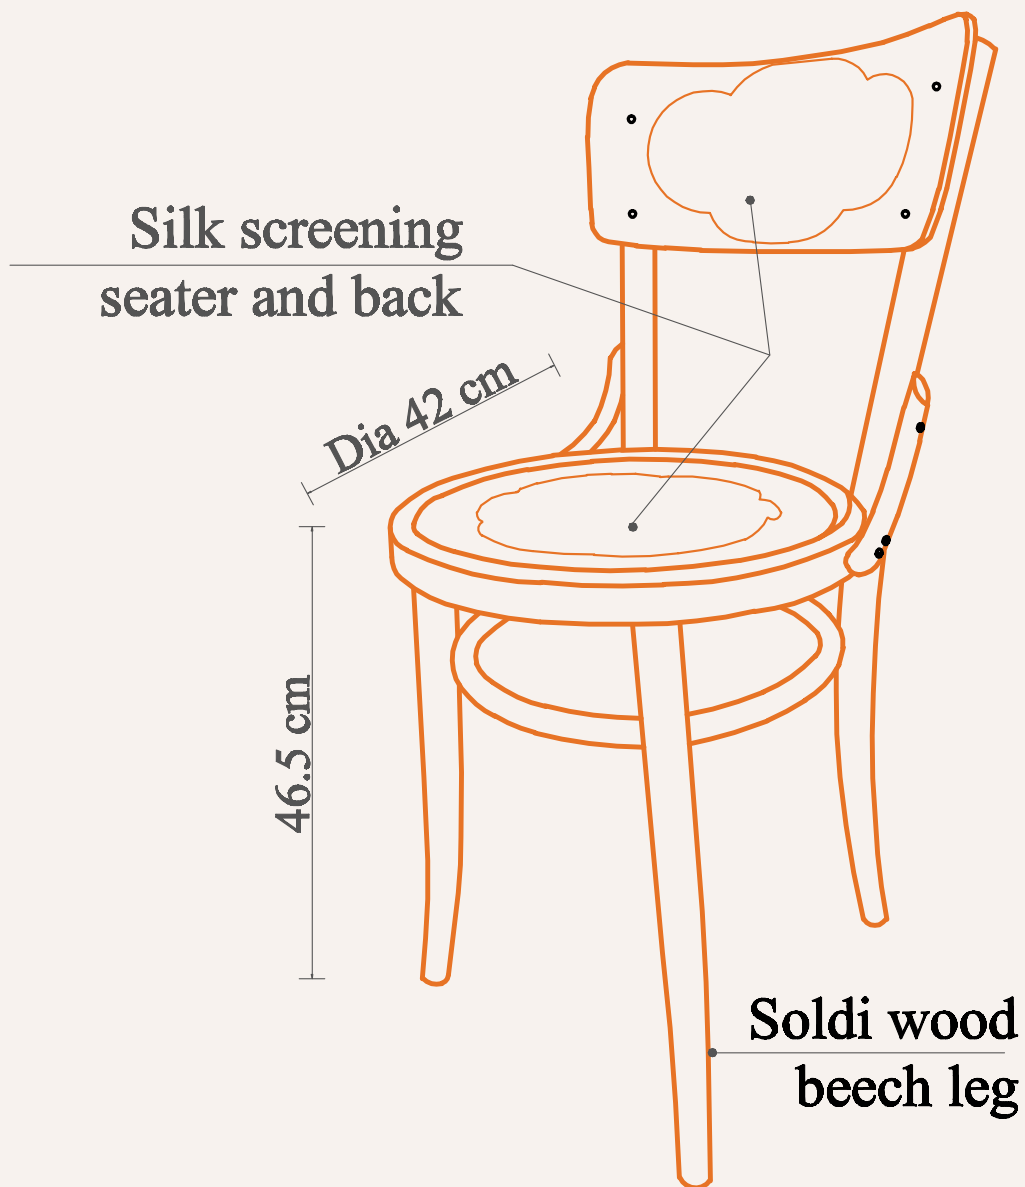

Chair: Silk Screening Beech solid wood

Parts of the chair :

1 frame solid beech wood ,

2 seater beech mdf

3 techniques: screwing finger join