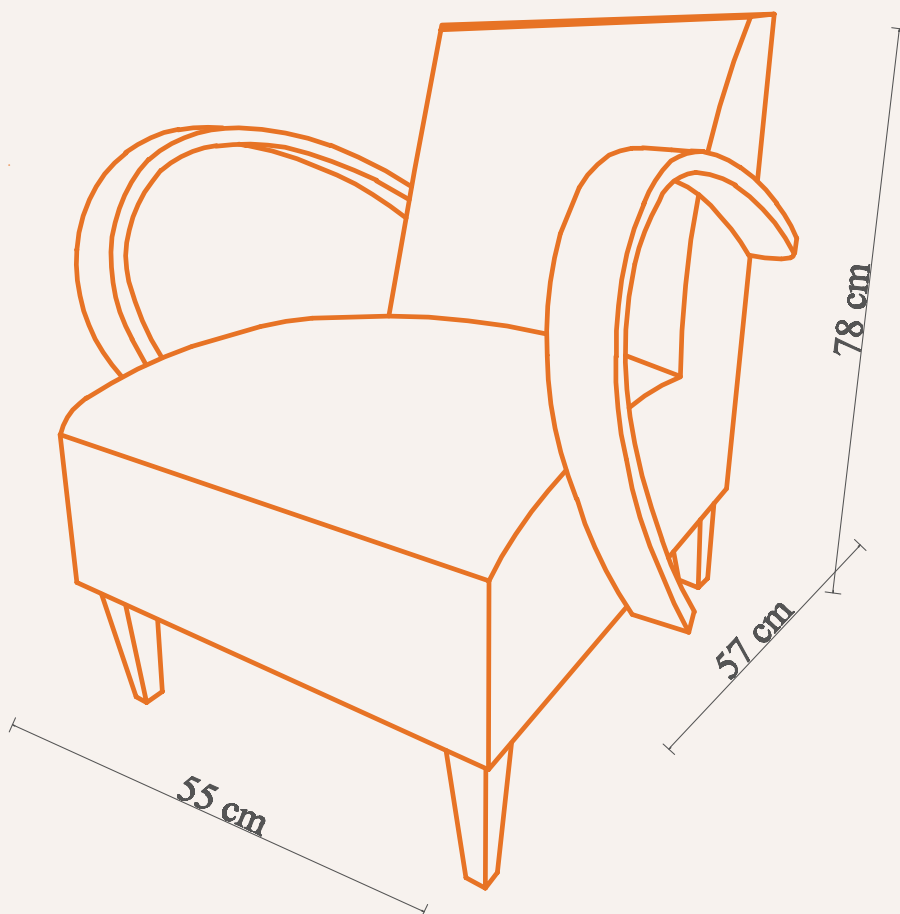

Chair

Chair Telo 2 Beech solid
wood 41x41xH 91 cm

Finish

Beech solid wood years 65 s

Beech solid wood chair:

Straight plain elements:

1 frame solid beech wood,

2 seat beech MDF

3 techniques: screwing finger join

Chair

Chair Flora Beech solid wood
dia 42xH78cm

Pattern

Chair: Silk Screening Beech solid wood

Parts of the chair :

1 frame solid beech wood ,

2 seater beech mdf

3 techniques: screwing finger join

Armchair

Armchair Bunk 1
inner 54x54xH78cm

Pattern

Armchair years 80s

Armchair

Armchair Bunk2 Solid Beech
wood 57x56xH77cm

Pattern

Armchair years 80s

Armchair

Armchair Bunk2 Solid Beech
wood 57x56xH77cm

Pattern

Armchair years 80s

Sofa

Straw Sofa Bed
85x198xH85cm

Pattern