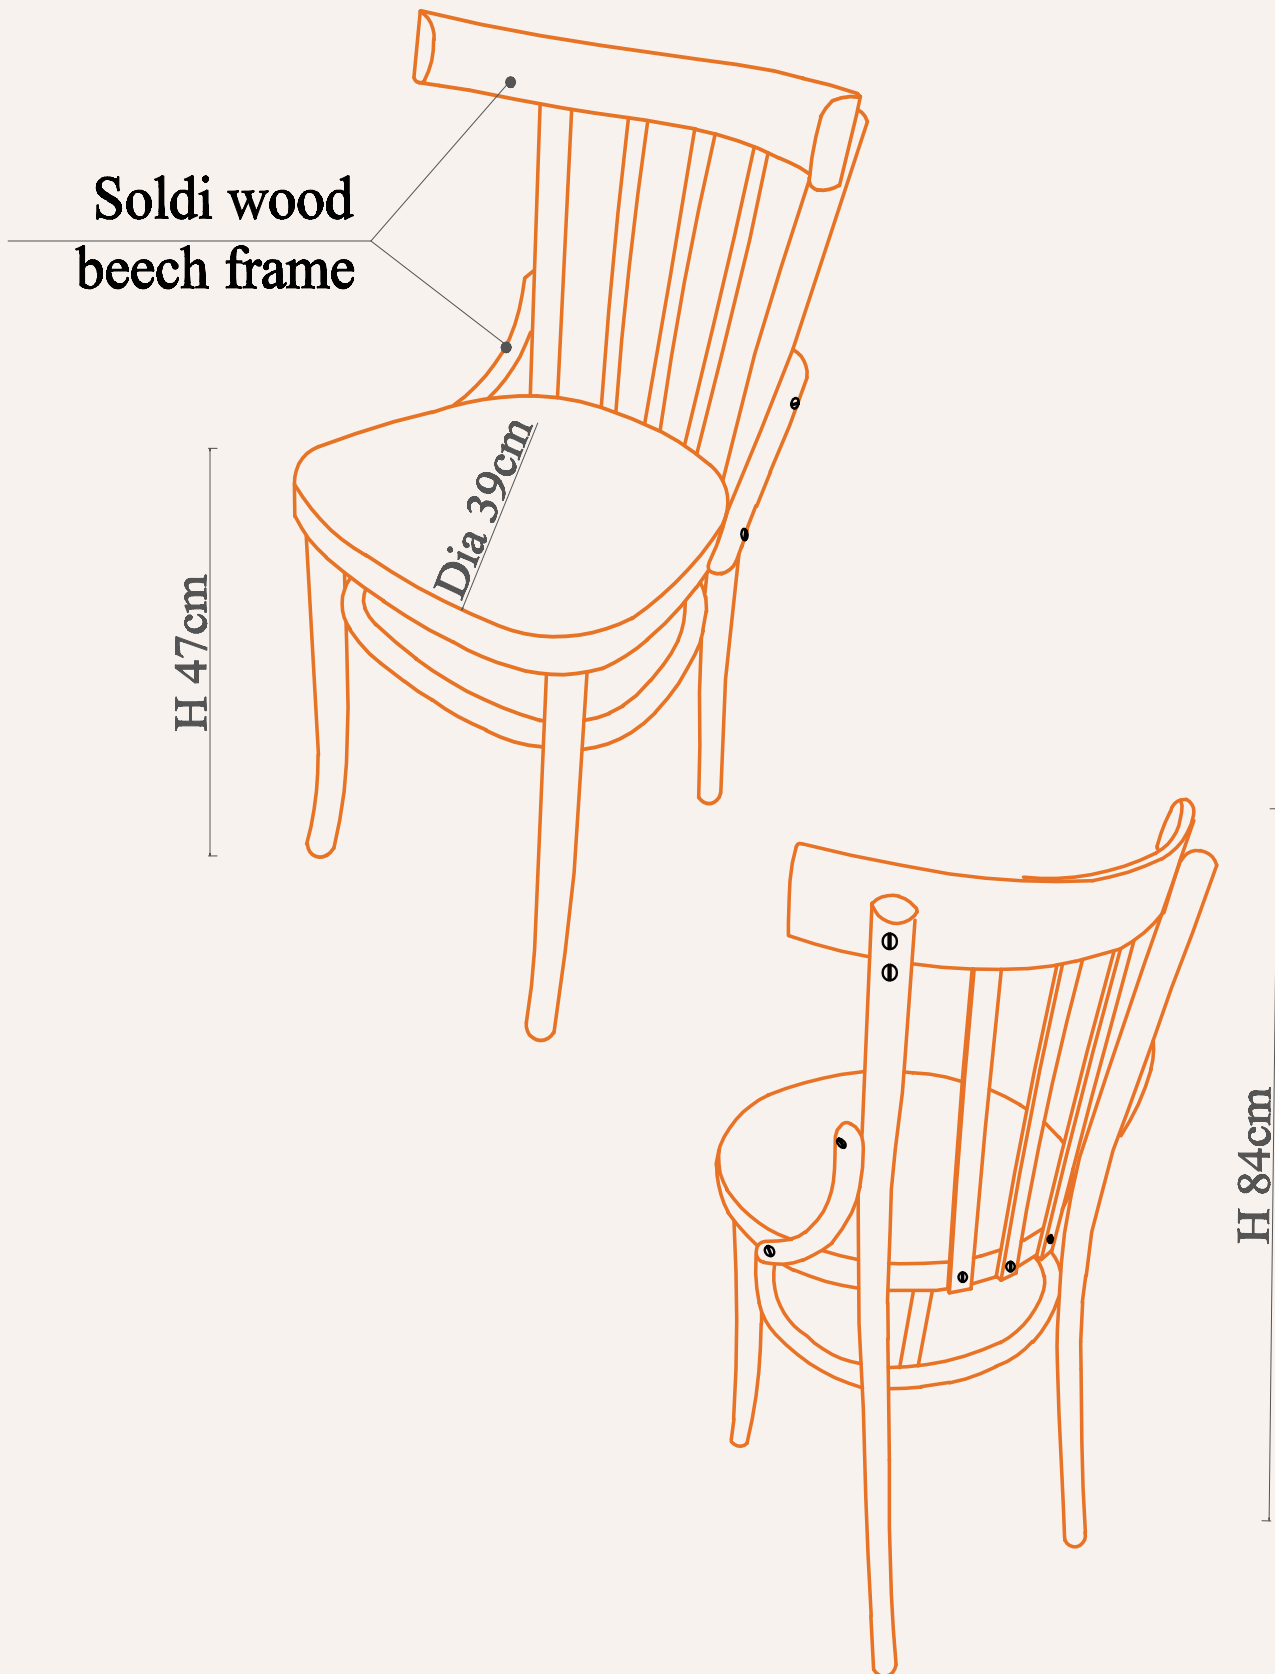

Chair

Chair Telo 2 Beech solid
wood 41x41xH 91 cm

Finish

Beech solid wood years 65 s

Beech solid wood chair:

Straight plain elements:

1 frame solid beech wood,

2 seat beech MDF

3 techniques: screwing finger join

Chair

Chair Telol Beech solid wood
dia 39xH94cm

Finish

Chair: Beech solid wood years 70s

Parts of the chair :

1 frame solid beech wood ,

2 seater beech mdf

3 techniques: screwing finger join

Chair

Chair Flora Beech solid wood
dia 42xH78cm

Pattern

Chair: Silk Screening Beech solid wood

Parts of the chair :

1 frame solid beech wood ,

2 seater beech mdf

Stool Bunk 2
Beech solid wood

Pattern

Stool

Stool Telol
Beech solid wood
Size : 32x32xH28.5cm

Pattern

Living room set

Dining room Set
2 armchair, a double seat
sofa, and a stool same wood
color finish , same fabric
pattern