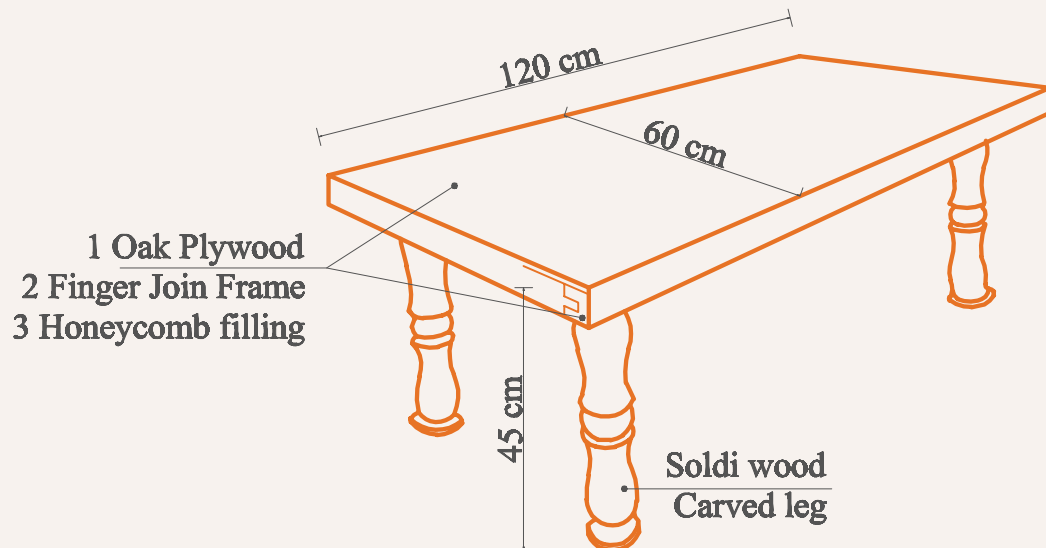

Coffee table