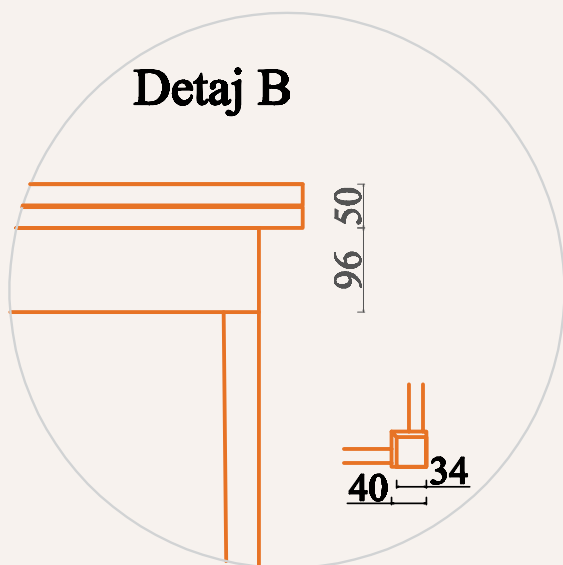

Table 1900 years 70s

(finishing: walnut, oak)