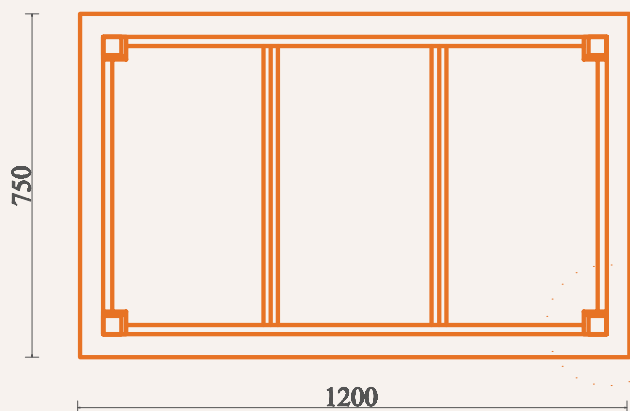

Stool Bunk 2
Beech solid wood

Pattern

Stool

Stool Telol
Beech solid wood
Size : 32x32xH28.5cm

Pattern

Living room set

Dining room Set
2 armchair, a double seat
sofa, and a stool same wood
color finish , same fabric
pattern

Pattern

Table

Table 800 (All)
81.5x52xH77.5c m

Finish

Table 120 years 70s

(finishing: white painting)

Table frame joins details

Table