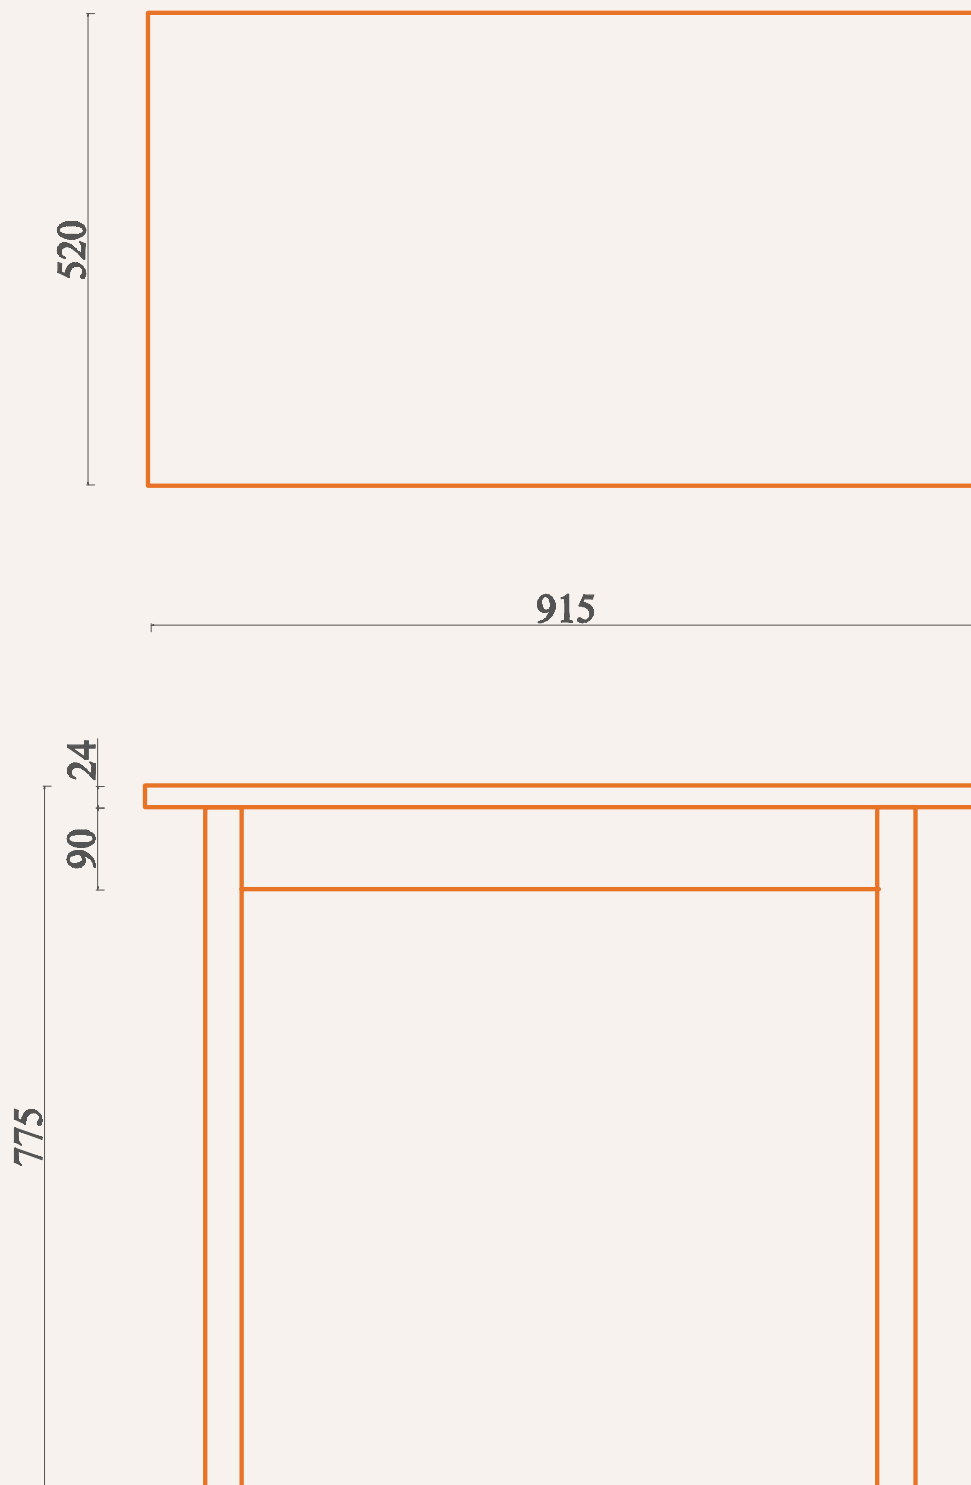

Table 800 years 70s

finishing: white painting