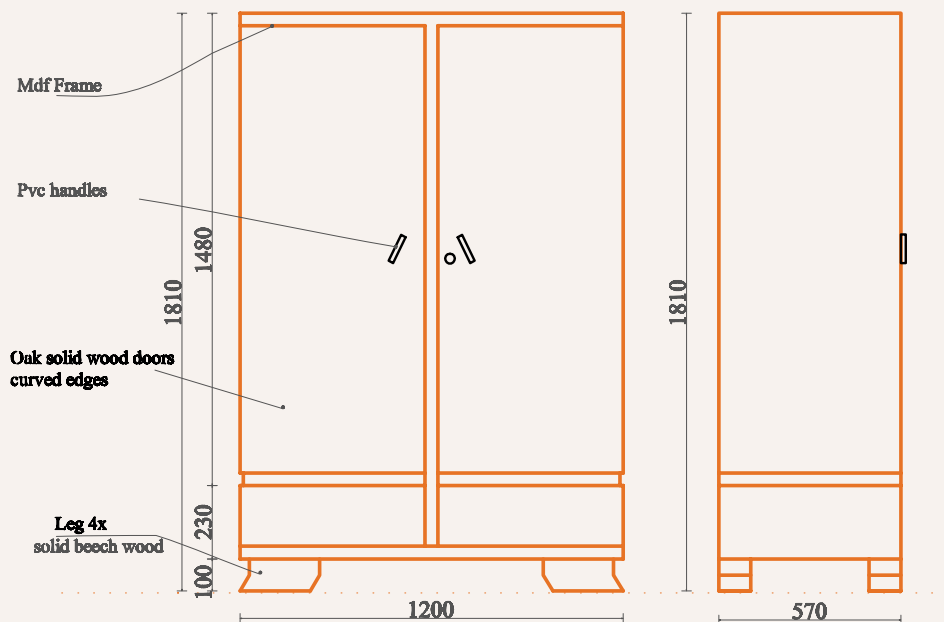

Night stand
Particleboard
Beech Veneer 46x30xH50cm

Finish

Night stand years 80s

Night Stand

Night stand
Particleboard
Beech Veneer 46x30xH50cm

Finish

Night Stand

Night stand
Solid wood and Particleboard
Beech Veneer
46x30xH50cm

Finish

Wardrobe

Wardrobe
Oak solid wood
120x57xH181cm

Solid Oak Wood Wardrobe year 60s

Solid Oak Wood Wardrobe year 60s

Comodine

Solid wood ottoman hamper

Living room