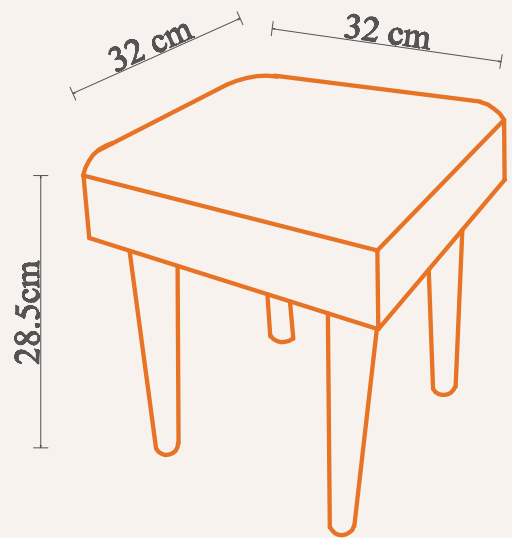

Stool

Stool Bunkl
Beech solid wood Covered
replaced origin