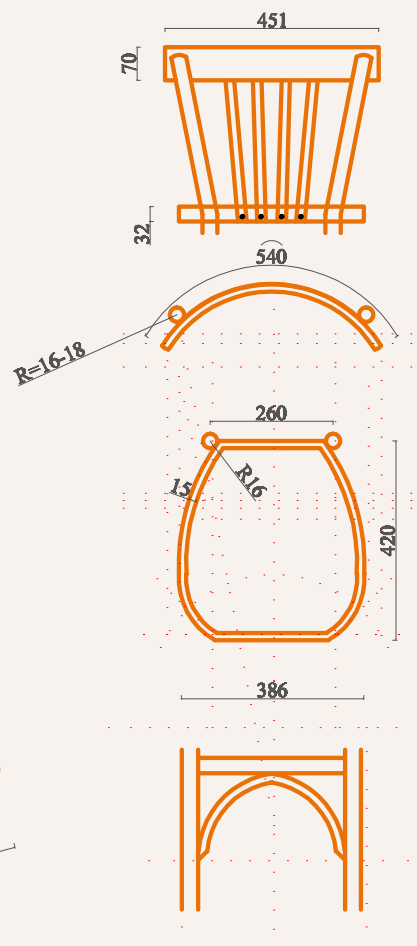

Chair

Chair Figol Beech wood
32x38xH77cm

Finish

Finish

Beech solid wood year 80s

Structures Curvet chair Beech solid wood late 70s

Parts of the chair :
 1 frame solid beech wood , 2 seater beech mdf
 3 techniques: screwing finger join

Chair

Chair Telo 2 Beech solid
wood 41x41xH 91 cm

Finish

Beech solid wood years 65 s

Beech solid wood chair:

Straight plain elements:

1 frame solid beech wood,

2 seat beech MDF

3 techniques: screwing finger join

Chair

Chair Telol Beech solid wood
dia 39xH94cm

Finish

Chair: Beech solid wood years 70s

Parts of the chair :

1 frame solid beech wood ,

2 seater beech mdf

Pattern

Table

Table 800 (All)
81.5x52xH77.5c m

Finish

Table 120 years 70s

(finishing: white painting)

Table frame joins details

Table