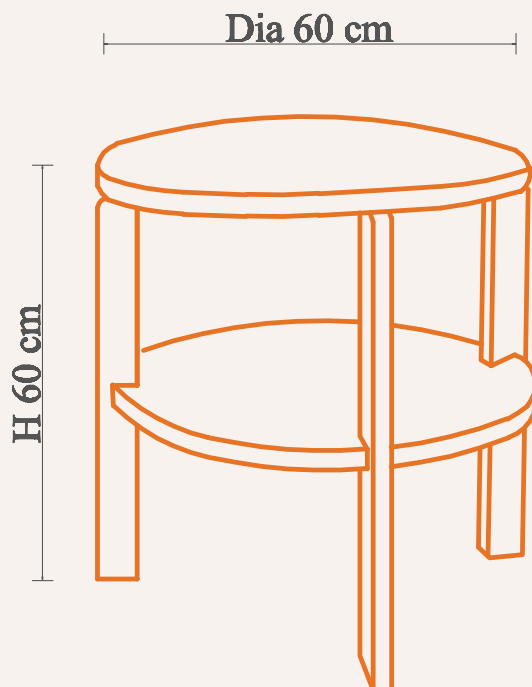

Coffee Table
Carved solid wood leg
120x60xH45cm

Finish

Coffee table

Table

Coffee Table Bunk 2
49x71xH46

Finish

Coffee table

Coffee table years 65s

Table

Coffee Table Telo
dia60xH60cm

Finish

Coffee table 60

Coffe table years 65s

Table

Corner Table
dia40x40XH60cm

Finish

Corner table

Table years 65s

Coffee Table

Coffee Table

Coffee Table

Clothes hanger

Clothe Hanger Solid wood
87x32xH163cm

Wall Unit years 80s

Wall unit

Wall unit Beech finish
90x33xH213cmx2

Finish

Wall units years 80s

Wall unit

Wall Unit beech color
90x33xH213cm

Finish

Wall units years 80s