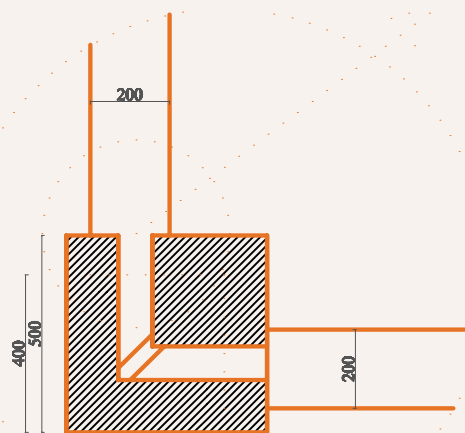

Stool Bunk 2
Beech solid wood

Pattern

Stool

Stool Telol
Beech solid wood
Size : 32x32xH28.5cm

Pattern

Living room set

Dining room Set
2 armchair, a double seat
sofa, and a stool same wood
color finish , same fabric
pattern

Pattern

Table

Table 800 (All)
81.5x52xH77.5c m

Finish

Table 120 years 70s

(finishing: white painting)

Table frame joins details

Table