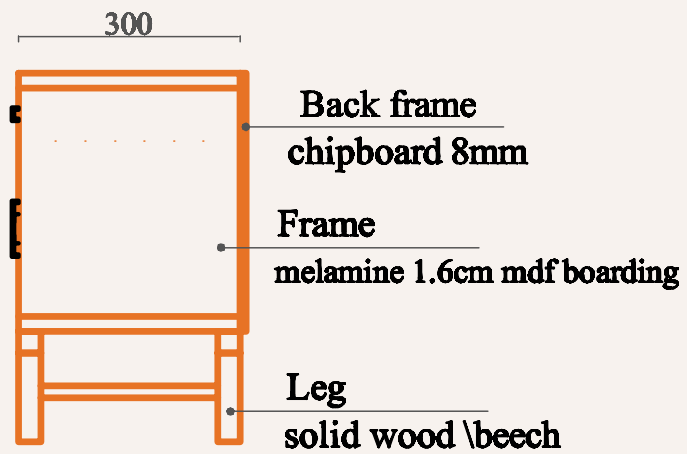

Finish

Bed Frame front part w/night stands years 80s

Bed Frame 160x180cm years 80s

Chest with mirror years 80s

Bedroom set

Wall unit Beech finish
90x33xH213cmx2

Finish

Night Stand

Night stand
Particleboard
Beech Veneer 46x30xH50cm

Finish

Night stand years 80s

Night Stand

Night stand
Particleboard
Beech Veneer 46x30xH50cm

Finish

Night Stand

Night stand
Solid wood and Particleboard
Beech Veneer
46x30xH50cm