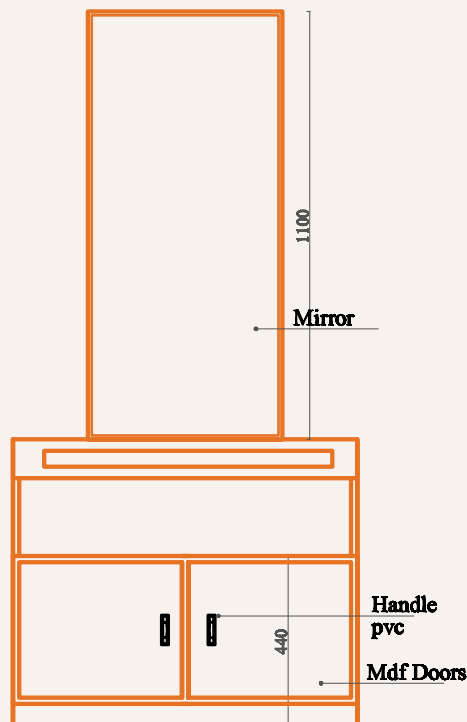

Wall unit

Wall Unit
Glass sliding doors
130x33(45)xH150cm

Finish

Wall Unit years late 70s

TV Unit

Tv Unit Beech Finish
80x34.5xH76cm

Finish

Tv Unit year 80s

Finish

Bed Frame front part w/night stands years 80s

Bed Frame 160x180cm years 80s

Chest with mirror years 80s

Bedroom set

Wall unit Beech finish
90x33xH213cmx2

Finish

Night Stand

Night stand
Particleboard
Beech Veneer 46x30xH50cm

Finish

Night stand years 80s

Night Stand

Night stand
Particleboard
Beech Veneer 46x30xH50cm

Finish

Night Stand

Night stand
Solid wood and Particleboard
Beech Veneer
46x30xH50cm