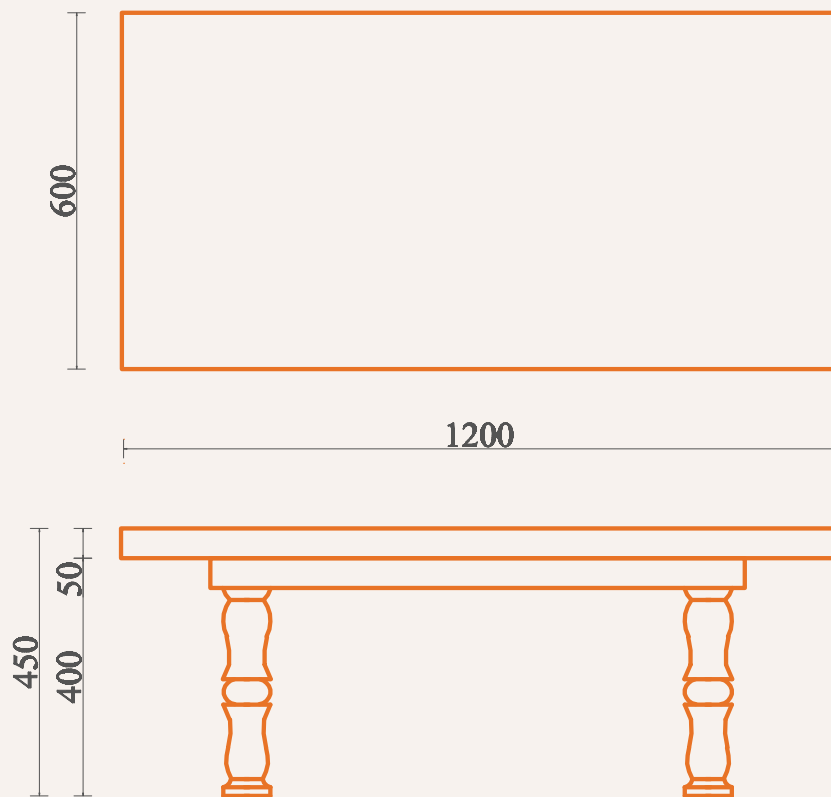

Pattern

Table

Table 800 (All)
81.5x52xH77.5c m

Finish

Table 120 years 70s

(finishing: white painting)

Table frame joins details

Table

Finish

Dining set

Dining Interior

Table

Coffee Table Bunk 1
80x45xH54cm

Finish

Coffee table Bunk 1

Table

Coffee Table
Carved solid wood leg
120x60xH45cm

Finish

Coffee table

Table

Coffee Table Bunk 2
49x71xH46

Finish

Coffee table

Coffee table years 65s

Table

Coffee Table Telo
dia60xH60cm

Finish

Coffee table 60

Coffe table years 65s

Table

Corner Table
dia40x40XH60cm

Finish