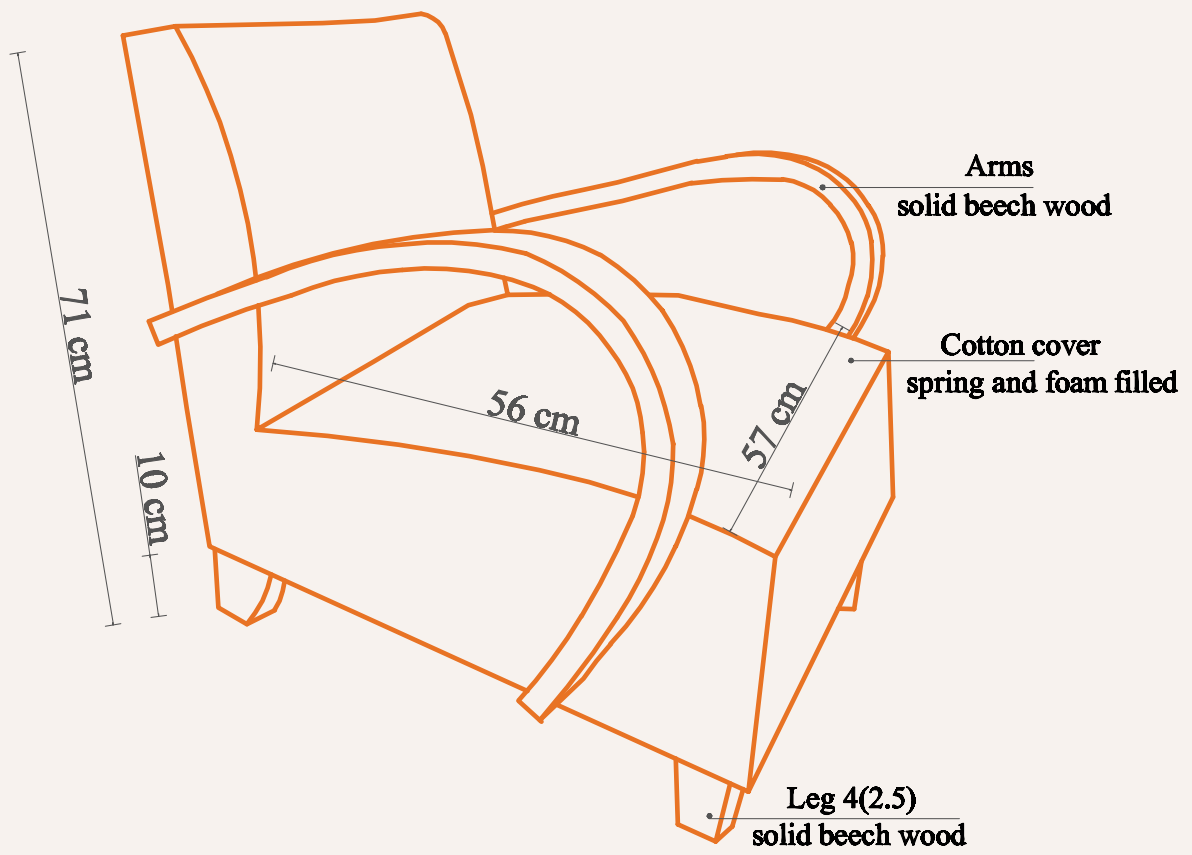

Armchair years 80s

Armchair

Armchair Bunk2 Solid Beech
wood 57x56xH77cm

Pattern

Armchair years 80s

Sofa

Straw Sofa Bed
85x198xH85cm

Pattern

Pattern

Pattern

Pattern

Sofa Bed years 75s called Straw sofa

Sofa Position

Bed Position

Sofa

Foam Sofa Bed
77x210xH75cm

Stool Bunk 2
Beech solid wood

Pattern

Stool

Stool Telol
Beech solid wood
Size : 32x32xH28.5cm

Pattern

Living room set

Dining room Set
2 armchair, a double seat
sofa, and a stool same wood
color finish , same fabric
pattern

Pattern

Table

Table 800 (All)
81.5x52xH77.5c m

Finish

Table 120 years 70s

(finishing: white painting)

Table frame joins details

Table