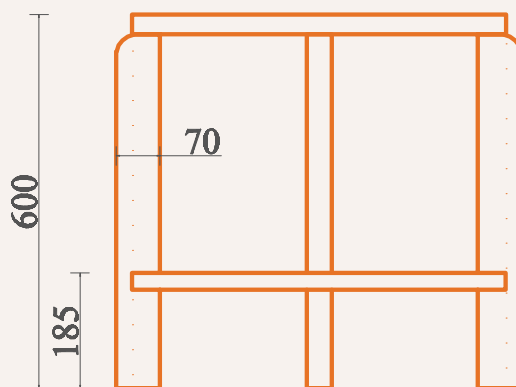

Coffee Table
Carved solid wood leg
120x60xH45cm

Finish

Coffee table

Table

Coffee Table Bunk 2
49x71xH46

Finish

Coffee table

Coffee table years 65s

Table

Coffee Table Telo
dia60xH60cm

Finish

Coffee table 60

Coffe table years 65s

Table

Corner Table
dia40x40XH60cm

Finish

Corner table

Table years 65s

Coffee Table

Coffee Table

Coffee Table

Clothes hanger

Clothe Hanger Solid wood
87x32xH163cm

Wall Unit years 80s

Wall unit

Wall unit Beech finish
90x33xH213cmx2

Finish

Wall units years 80s

Wall unit

Wall Unit beech color
90x33xH213cm

Finish

Wall units years 80s