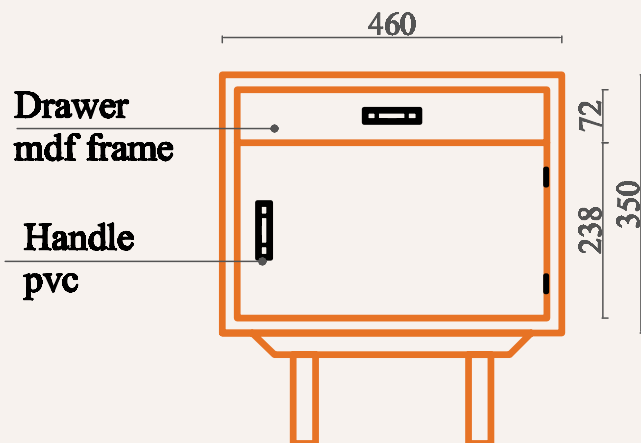

Night stand years 80s