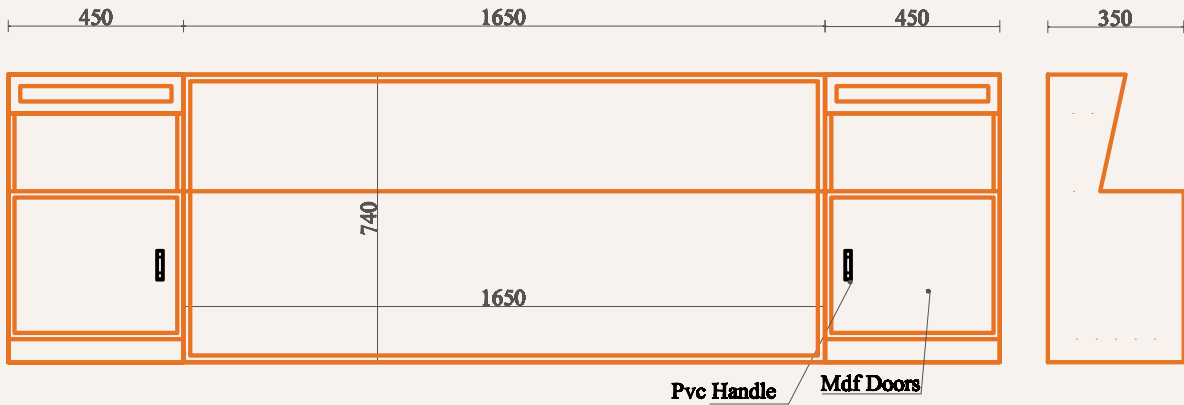

Wall unit

Wall unit Beech finish
90x33xH213cmx2

Finish

Wall units years 80s

Wall unit

Wall Unit beech color
90x33xH213cm

Finish

Wall units years 80s

Wall unit

Wall Unit
Glass sliding doors
130x33(45)xH150cm

Finish

Wall Unit years late 70s

TV Unit

Tv Unit Beech Finish
80x34.5xH76cm

Finish

Tv Unit year 80s

Wall Unit Cabinet

Wall Unit Cabinet

Bedroom furniture

4 doors Wardrobe
180x59xH180cm picture
movie scene

Wardrobe 4 doors year 80s

Wardrobe 4 doors w/extension year 80s

Bedroom set

Bedroom Set years 80

Finish

Bed Frame front part w/night stands years 80s

Bed Frame 160x180cm years 80s

Chest with mirror years 80s

Bedroom set

Wall unit Beech finish
90x33xH213cmx2

Finish

Night Stand