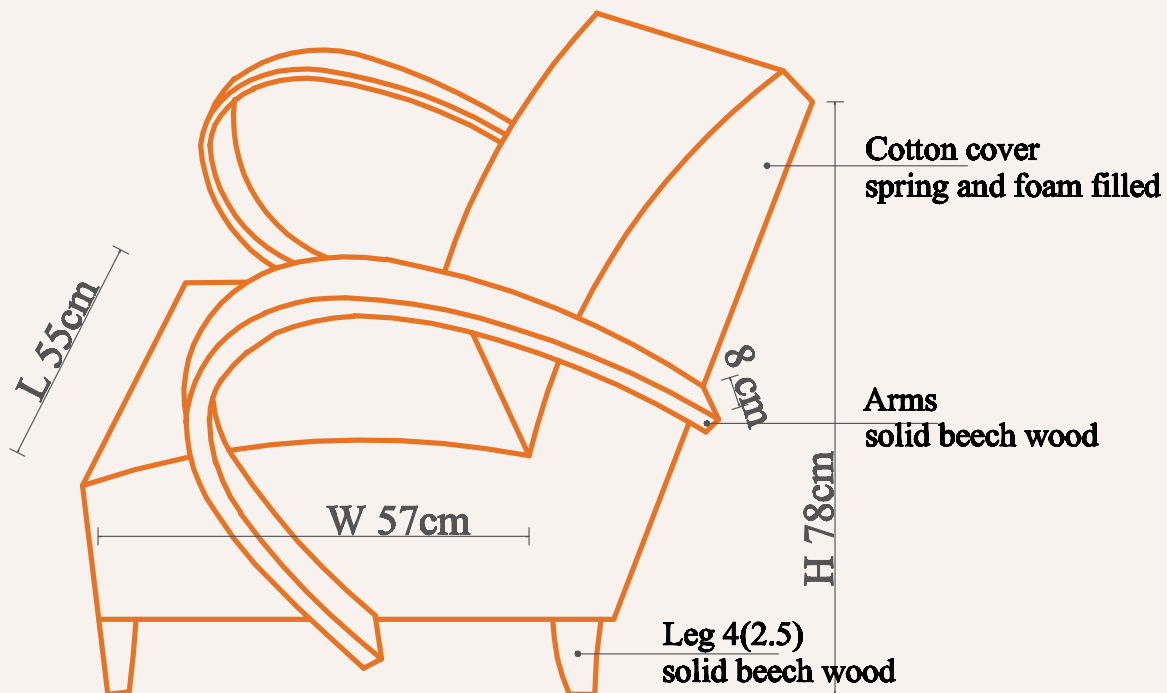

Armchair years 80s