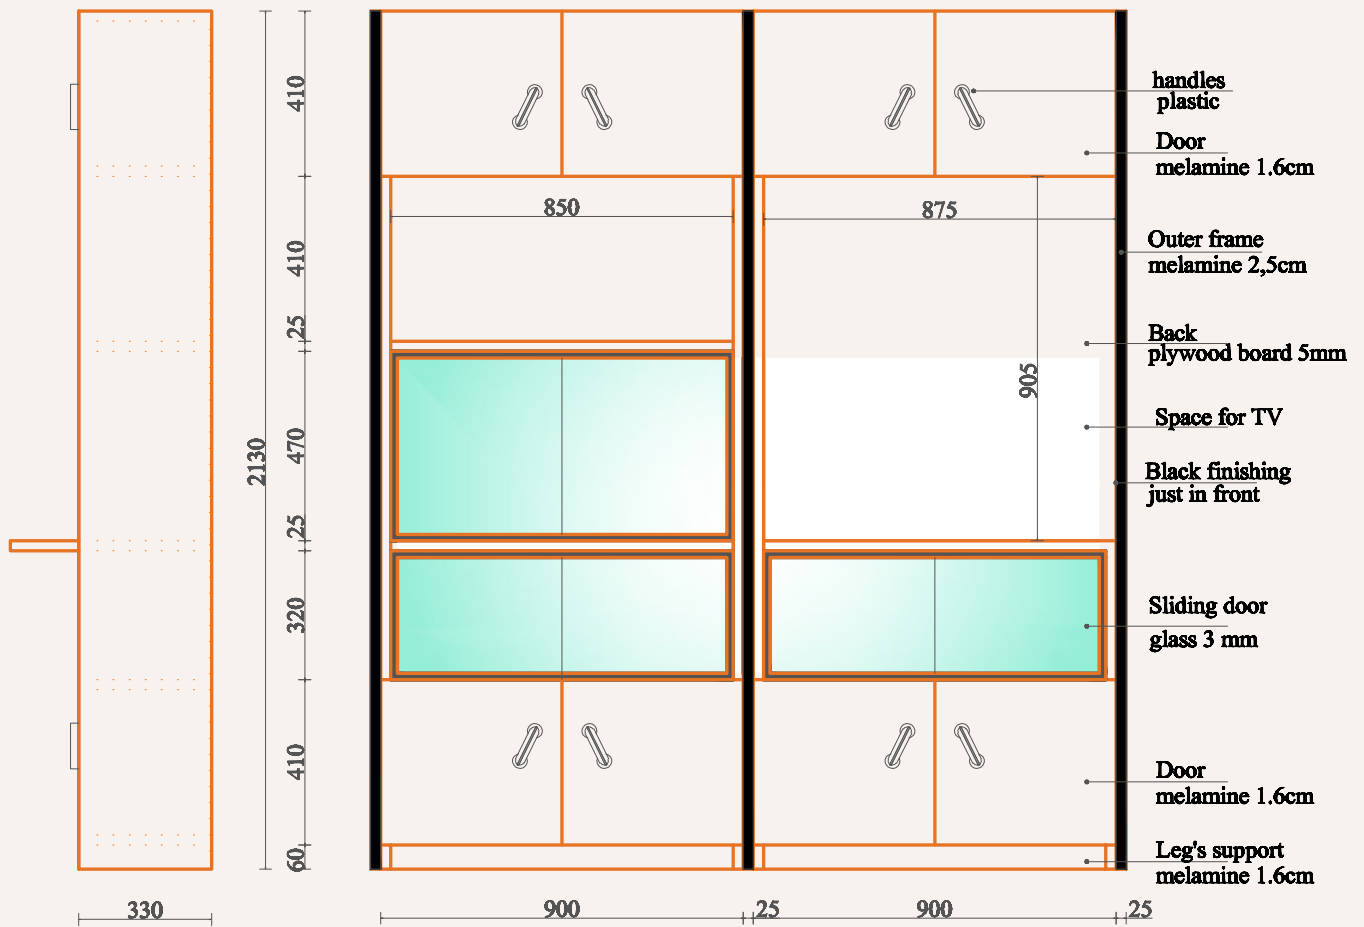

Corner table

Table years 65s

Coffee Table

Coffee Table

Coffee Table

Clothes hanger

Clothe Hanger Solid wood
87x32xH163cm

Wall Unit years 80s

Wall unit

Wall unit Beech finish
90x33xH213cmx2

Finish

Wall units years 80s

Wall unit

Wall Unit beech color
90x33xH213cm

Finish

Wall units years 80s

Wall unit

Wall Unit
Glass sliding doors
130x33(45)xH150cm

Finish

Wall Unit years late 70s

TV Unit

Tv Unit Beech Finish
80x34.5xH76cm

Finish

Tv Unit year 80s

Finish

Bed Frame front part w/night stands years 80s

Bed Frame 160x180cm years 80s

Chest with mirror years 80s

Bedroom set

Wall unit Beech finish
90x33xH213cmx2

Finish

Night Stand