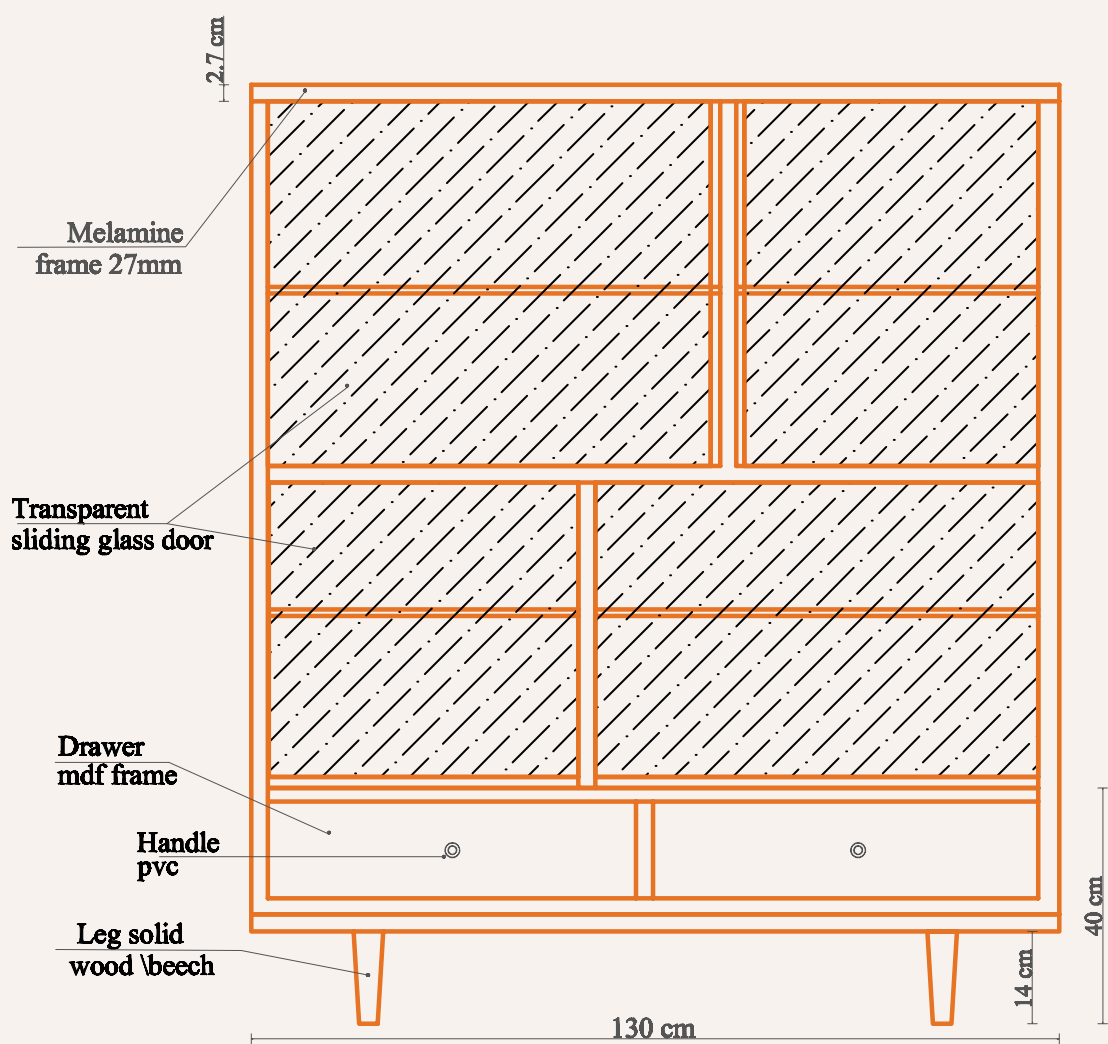

Wall unit

Wall unit Beech finish
90x33xH213cmx2

Finish

Wall units years 80s

Wall unit

Wall Unit beech color
90x33xH213cm

Finish

Wall units years 80s

Wall unit

Wall Unit
Glass sliding doors
130x33(45)xH150cm

Finish

Wall Unit years late 70s

TV Unit

Tv Unit Beech Finish
80x34.5xH76cm

Finish

Tv Unit year 80s