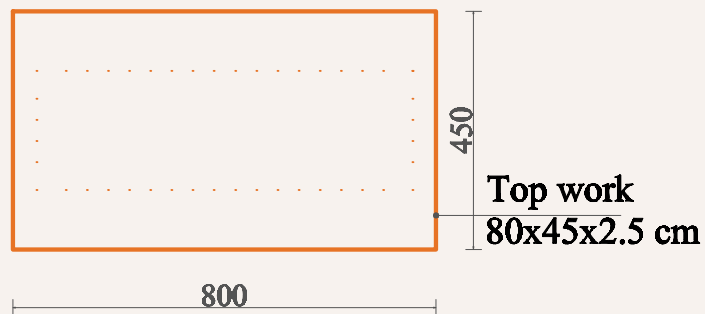

Finish

Dining set

Dining Interior

Table

Coffee Table Bunk 1
80x45xH54cm

Finish

Coffee table Bunk 1

Table