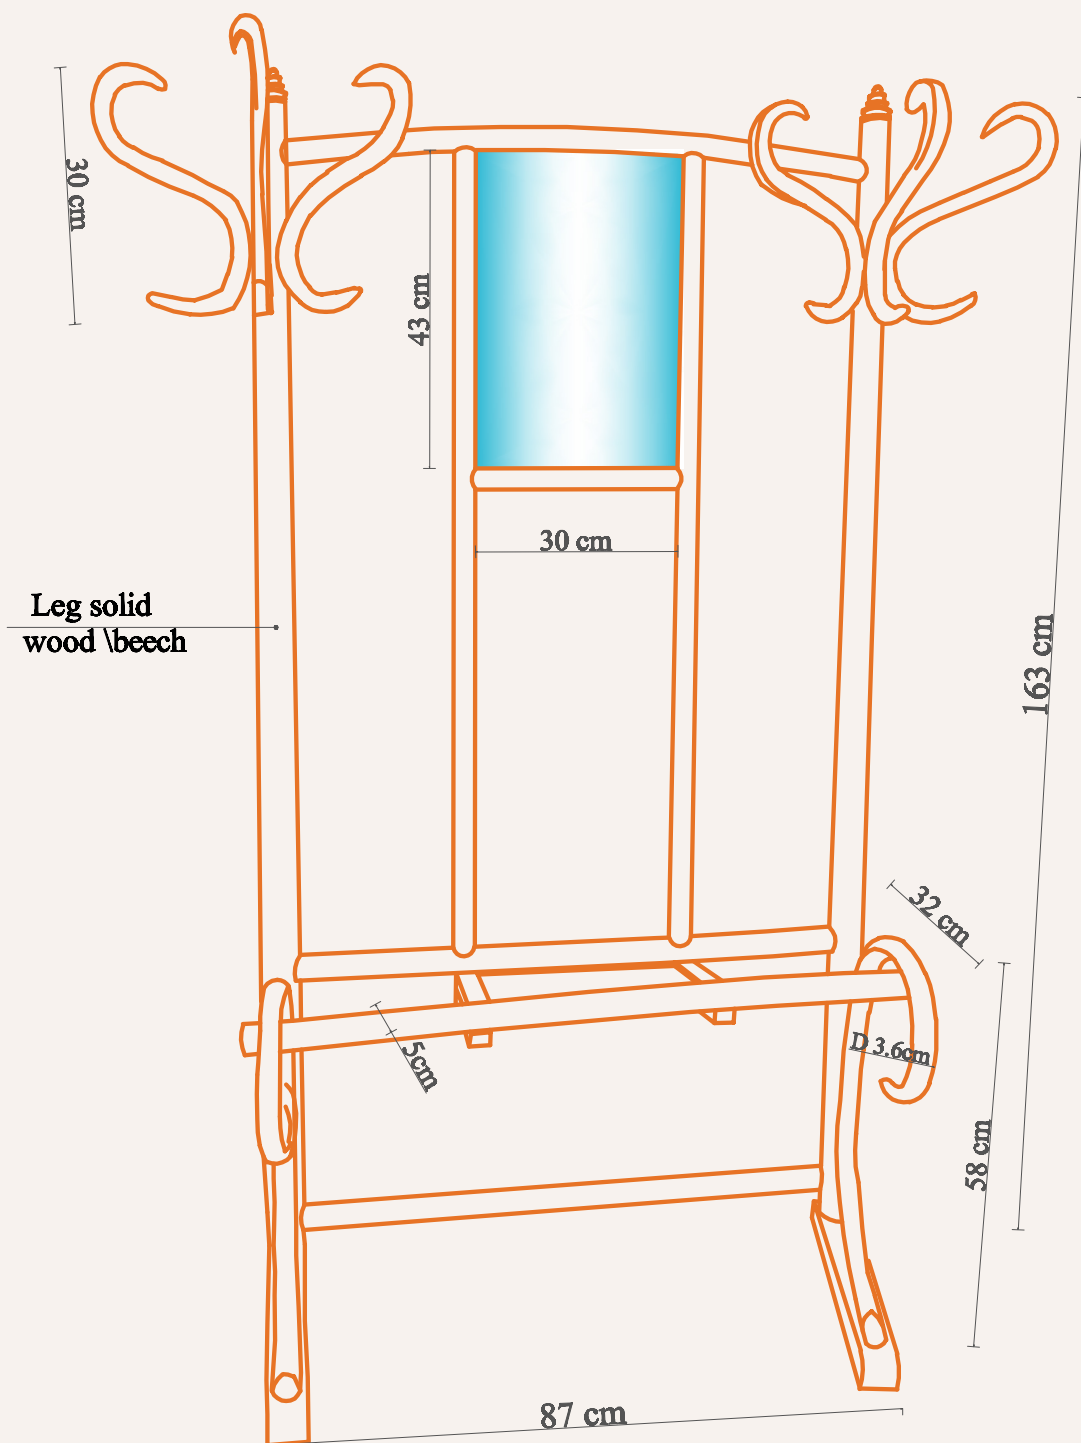

Pattern

Table

Table 800 (All)
81.5x52xH77.5c m

Finish

Table 120 years 70s

(finishing: white painting)

Table frame joins details

Table

Table

Coffee Table Telo
dia60xH60cm

Finish

Coffee table 60

Coffe table years 65s

Table

Corner Table
dia40x40XH60cm

Finish

Corner table

Table years 65s

Coffee Table

Coffee Table

Coffee Table

Clothes hanger

Clothe Hanger Solid wood
87x32xH163cm

Wall Unit years 80s

Wall unit

Wall unit Beech finish
90x33xH213cmx2

Finish

Wall units years 80s

Wall unit

Wall Unit beech color
90x33xH213cm

Finish

Wall units years 80s