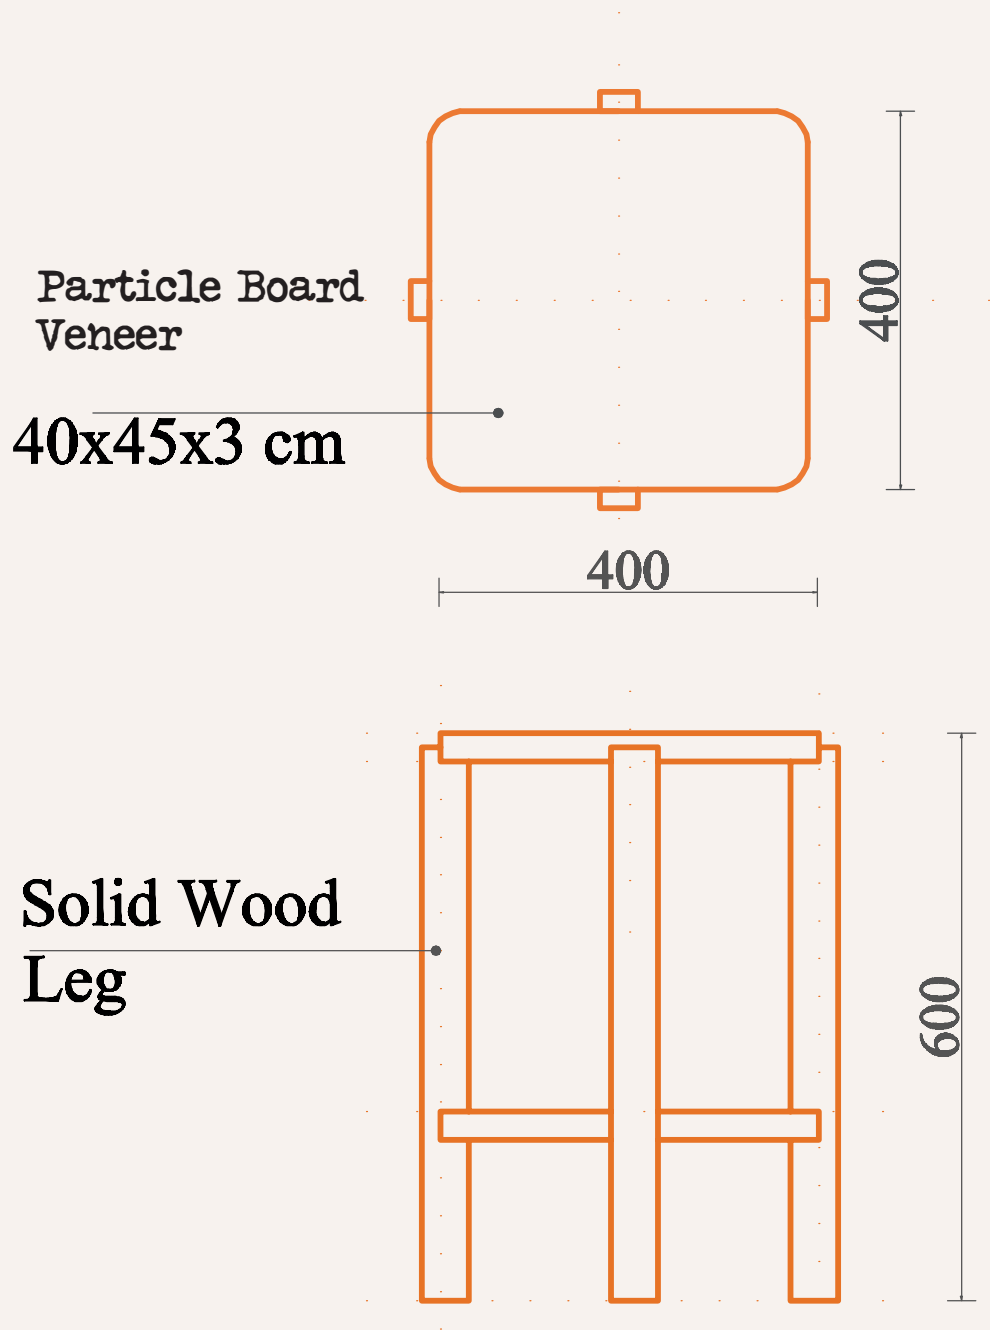

Pattern

Table

Table 800 (All)
81.5x52xH77.5c m

Finish

Table 120 years 70s

(finishing: white painting)

Table frame joins details

Table

Coffee Table
Carved solid wood leg
120x60xH45cm

Finish

Coffee table

Table

Coffee Table Bunk 2
49x71xH46

Finish

Coffee table

Coffee table years 65s

Table

Coffee Table Telo
dia60xH60cm

Finish

Coffee table 60

Coffe table years 65s

Table

Corner Table
dia40x40XH60cm

Finish

Corner table

Table years 65s

Coffee Table

Coffee Table

Coffee Table

Clothes hanger

Clothe Hanger Solid wood
87x32xH163cm

Wall Unit years 80s