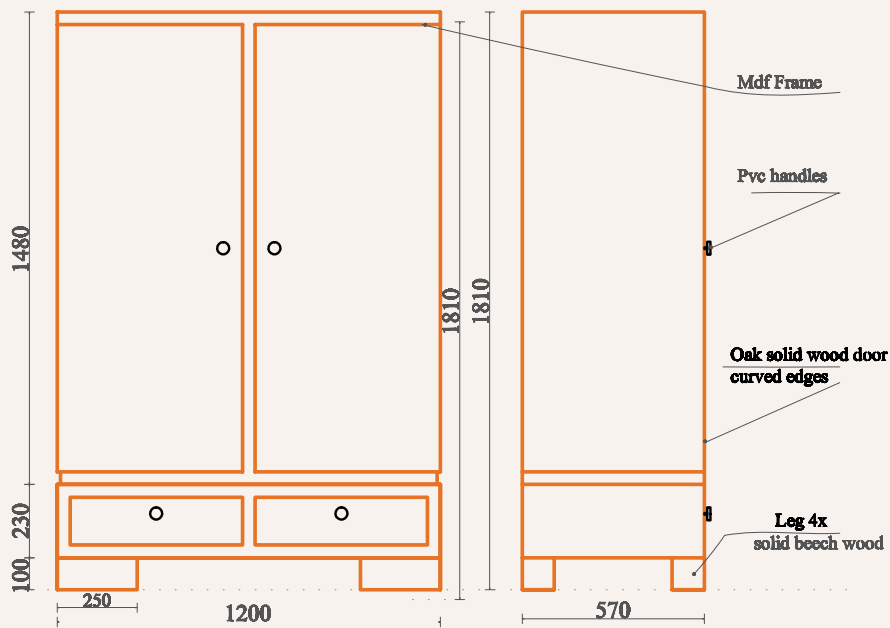

Solid Oak Wood Wardrobe year 60s