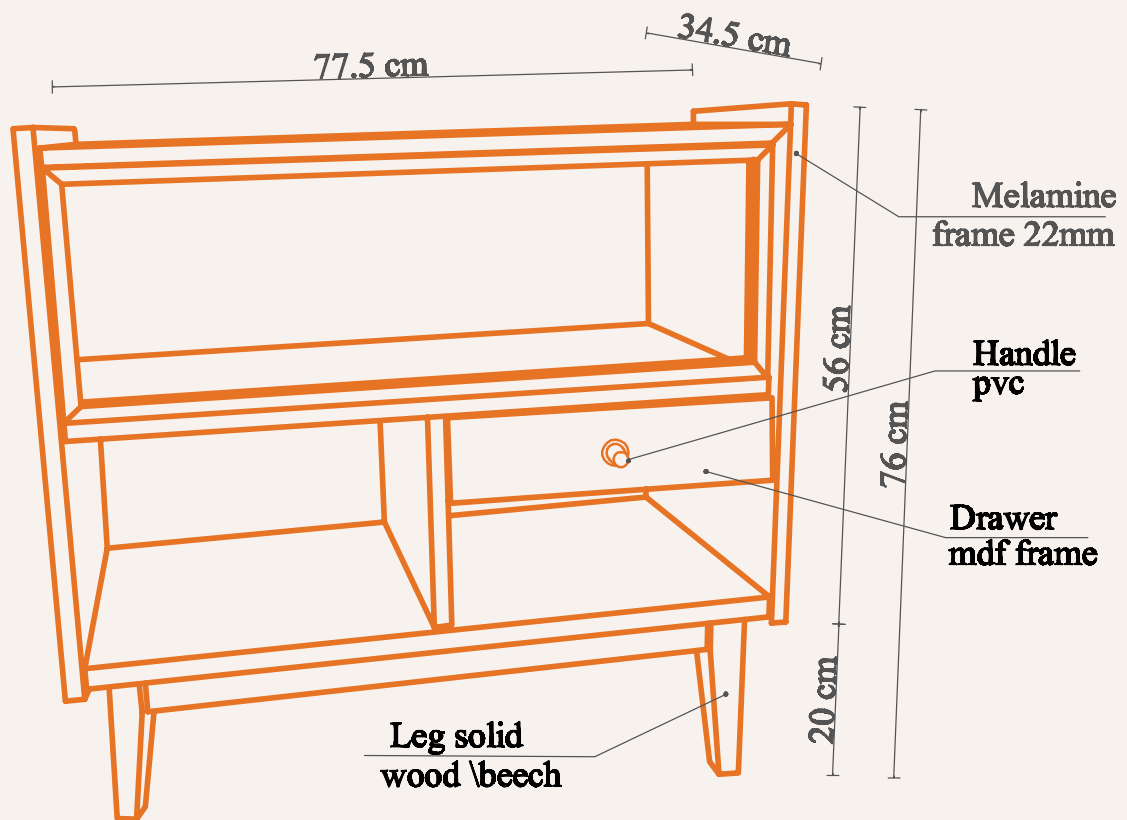

Wall unit

Wall unit Beech finish
90x33xH213cmx2

Finish

Wall units years 80s

Wall unit

Wall Unit beech color
90x33xH213cm

Finish

Wall units years 80s

Wall unit

Wall Unit
Glass sliding doors
130x33(45)xH150cm

Finish

Wall Unit years late 70s

TV Unit

Tv Unit Beech Finish
80x34.5xH76cm

Finish

Tv Unit year 80s