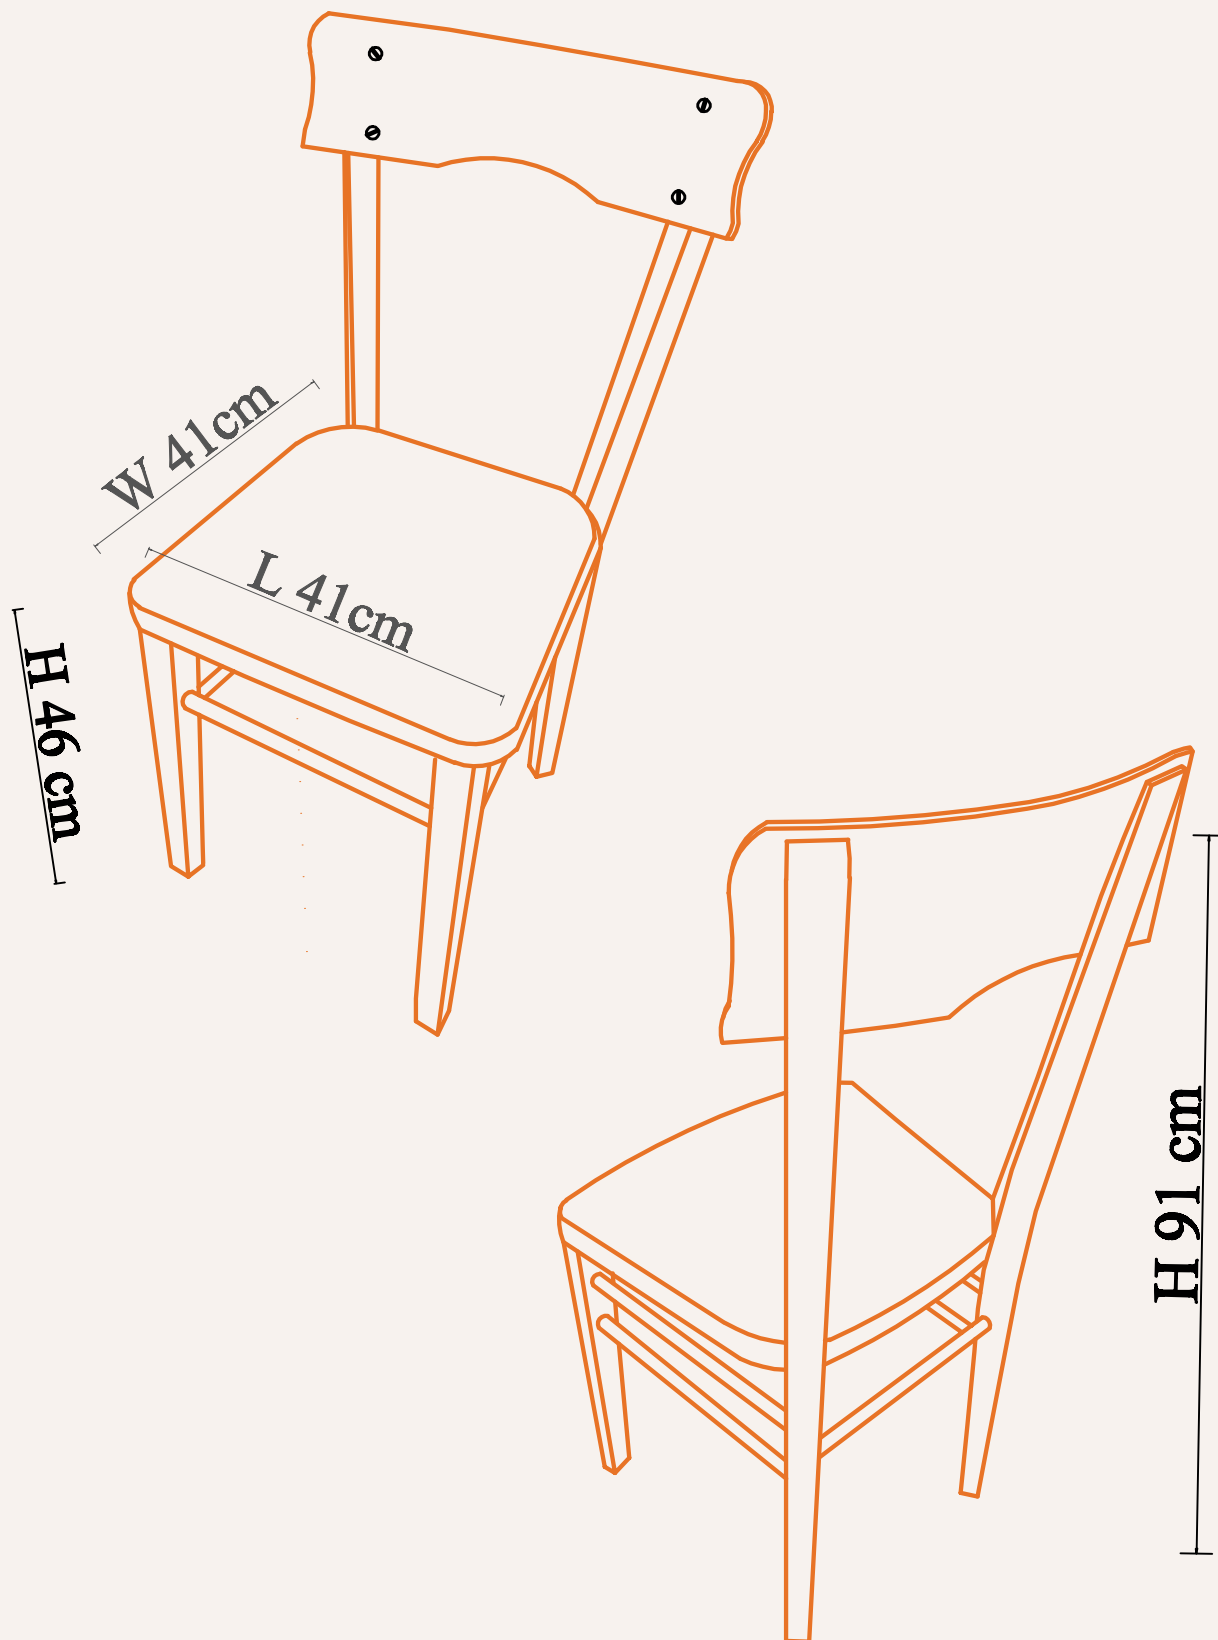

Chair

Chair Figol Beech wood
32x38xH77cm

Finish

Finish

Beech solid wood year 80s

Structures Curvet chair Beech solid wood late 70s

Parts of the chair :
 1 frame solid beech wood , 2 seater beech mdf
 3 techniques: screwing finger join

Chair

Chair Telo 2 Beech solid
wood 41x41xH 91 cm

Finish

Beech solid wood years 65 s

Beech solid wood chair:

Straight plain elements:

1 frame solid beech wood,

2 seat beech MDF

3 techniques: screwing finger join

Chair

Chair Telol Beech solid wood
dia 39xH94cm

Finish

Chair: Beech solid wood years 70s

Parts of the chair :

1 frame solid beech wood ,

2 seater beech mdf

Pattern

Table

Table 800 (All)
81.5x52xH77.5c m

Finish

Table 120 years 70s

(finishing: white painting)

Table frame joins details

Table