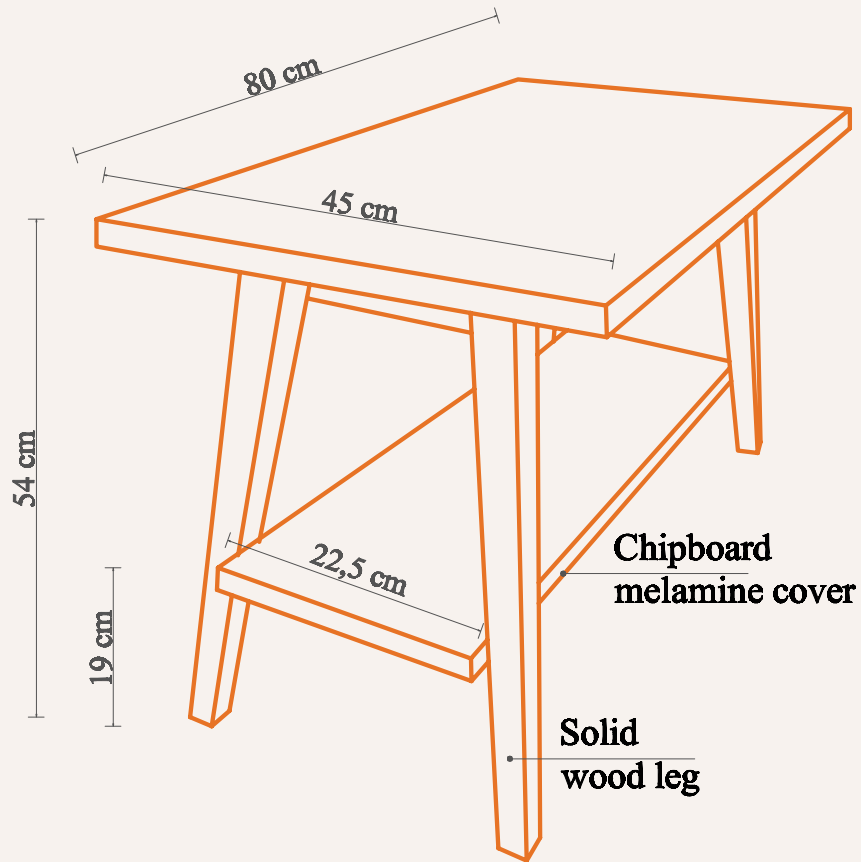

Stool Bunk 2
Beech solid wood

Pattern

Stool

Stool Telol
Beech solid wood
Size : 32x32xH28.5cm

Pattern

Living room set

Dining room Set
2 armchair, a double seat
sofa, and a stool same wood
color finish , same fabric
pattern

Finish

Dining set

Dining Interior

Table

Coffee Table Bunk 1
80x45xH54cm

Finish

Coffee table Bunk 1

Table

Coffee Table
Carved solid wood leg
120x60xH45cm

Finish

Coffee table

Table

Coffee Table Bunk 2
49x71xH46

Finish

Coffee table

Coffee table years 65s

Table

Coffee Table Telo
dia60xH60cm

Finish

Coffee table 60

Coffe table years 65s

Table

Corner Table
dia40x40XH60cm

Finish