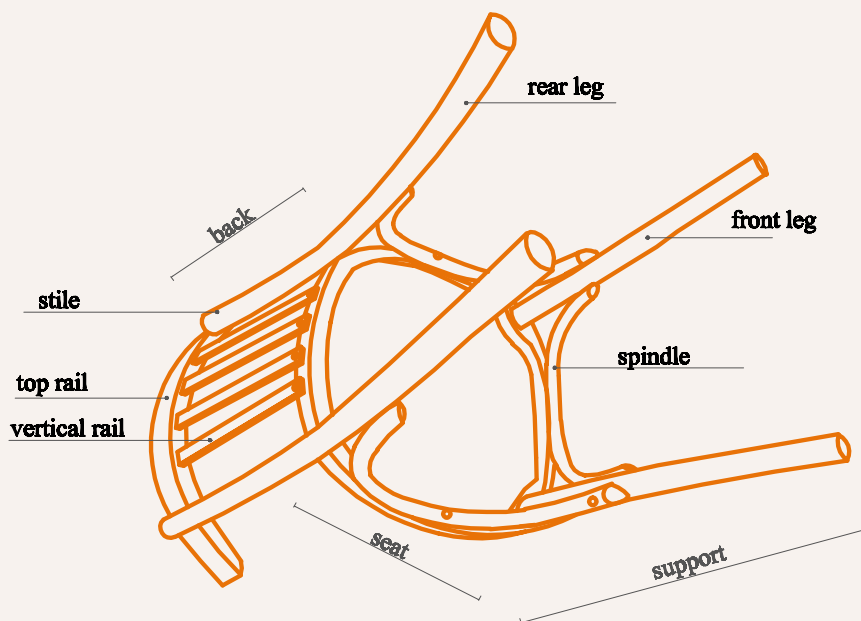

Chair

Chair Figol Beech wood
32x38xH77cm

Finish

Finish

Beech solid wood year 80s

Structures Curvet chair Beech solid wood late 70s

Parts of the chair :
 1 frame solid beech wood , 2 seater beech mdf
 3 techniques: screwing finger join

Chair

Chair Telo 2 Beech solid
wood 41x41xH 91 cm

Finish

Beech solid wood years 65 s

Beech solid wood chair:

Straight plain elements:

1 frame solid beech wood,

2 seat beech MDF